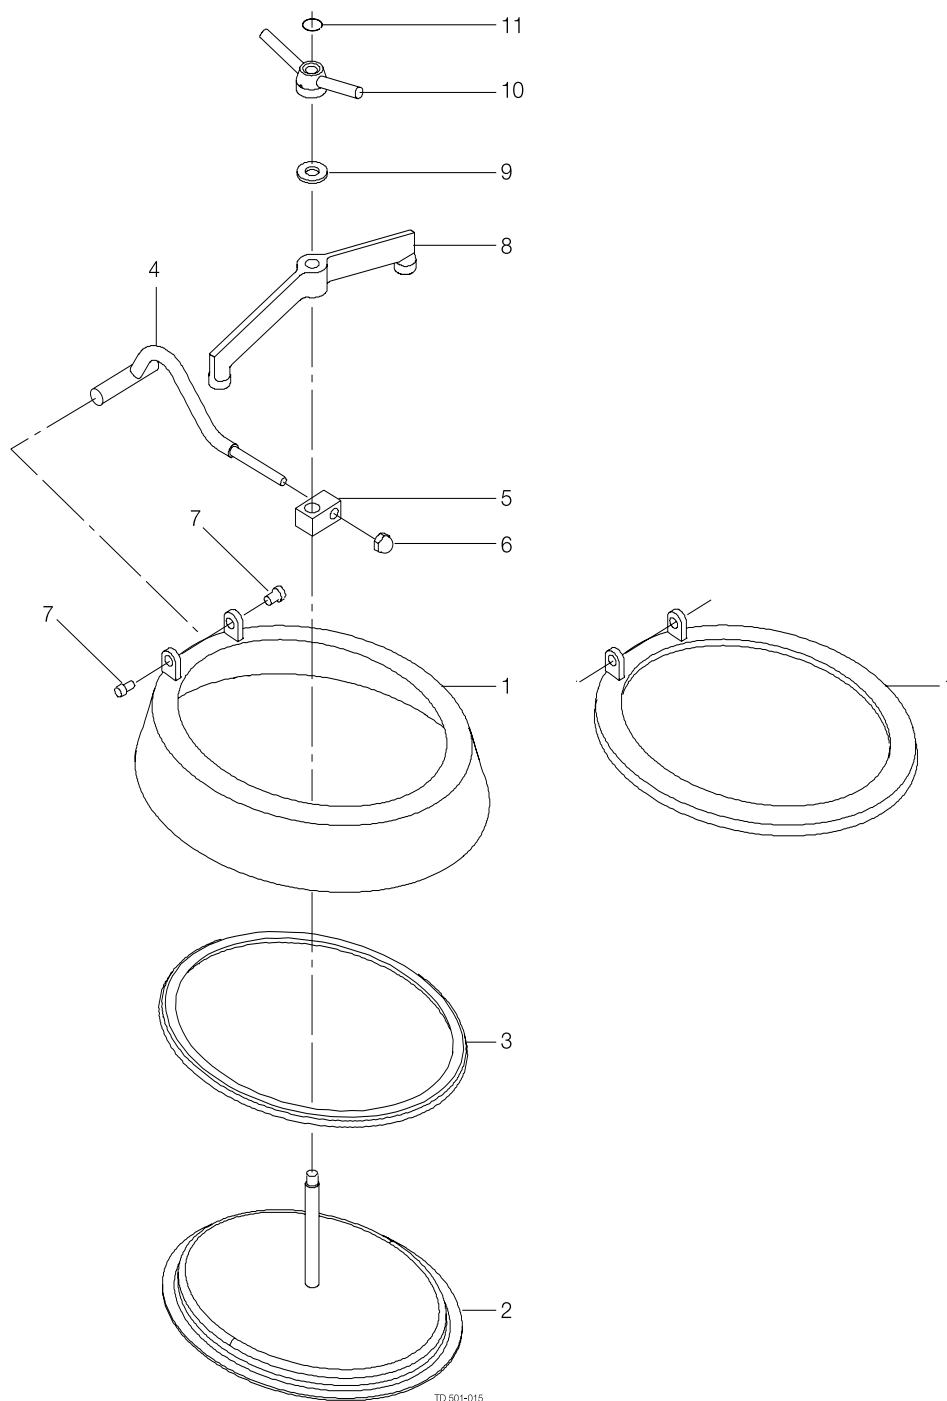

Oval Manhole Cover 450 x 350 Type LKD

8

TD 501-015

Oval Manhole Cover 450 x 350 Type LKD

Pos.	Qty.	Denomination	With angle shaped frame and left-hand hinge		With flat frame and left-hand hinge	
			1.4301	1.4571	1.4301	1.4571
1	1	Frame 70x3.....	9612-1719-01	9612-1719-02		
	1	Frame 70x4.....	9612-1719-03	9612-1719-04		
	1	Frame 100x3.....	9612-1719-05	9612-1719-06		
	1	Frame 100x4.....	9612-1719-07	9612-1719-08		
	1	Frame 140x3.....	9612-1719-09	9612-1719-10		
	1	Frame 140x4.....	9612-1719-11	9612-1719-12		
	1	Frame 10x30.....			9612-1722-01	9612-1722-02
	1	Frame 12x30.....			9612-1722-03	9612-1722-04
2	1	Cover 3 mm (Period 9907-).....	9612-6071-01	9612-6071-02	9612-6071-01	9612-6071-02
	1	Cover 3 mm (Period -9907).....	9612-1711-01	9612-1711-02	9612-1711-01	9612-1711-02
	1	Cover 4 mm (Period 9907-).....	9612-6071-03	9612-6071-04	9612-6071-03	9612-6071-04
	1	Cover 4 mm (Period -9907).....	9612-1711-03	9612-1711-04	9612-1711-03	9612-1711-04
3	1	Seal, NBR (Standard)	9612-1710-04	9612-1710-04	9612-1710-04	9612-1710-04
	1	Seal, EPDM.....	9612-1710-03	9612-1710-03	9612-1710-03	9612-1710-03
	1	Seal, FPM	9612-1710-02	9612-1710-02	9612-1710-02	9612-1710-02
	1	Seal, Q.....	9612-1710-01	9612-1710-01	9612-1710-01	9612-1710-01
4	1	Suspension arm	9612-1715-01	9612-1715-01	9612-1715-01	9612-1715-01
5	1	Hub (Period 9907-).....	9612-6076-01	9612-6076-01	9612-6076-01	9612-6076-01
	1	Hub (Period -9907).....	9612-1718-02	9612-1718-02	9612-1718-02	9612-1718-02
6	1	Nut.....	9611-99-1761	9611-99-1761	9611-99-1761	9611-99-1761
7	2	Screw	9611-99-1760	9611-99-1760	9611-99-1760	9611-99-1760
8	1	Toggle (Period 9907-).....	9612-6067-01	9612-6067-01	9612-6067-01	9612-6067-01
	1	Toggle (Period -9907).....	9612-1707-02	9612-1707-02	9612-1707-02	9612-1707-02
9	1	Thrust plate (Period 9907-).....	9612-6075-01	9612-6075-01	9612-6075-01	9612-6075-01
	1	Thrust plate (Period -9907).....	9612-1716-01	9612-1716-01	9612-1716-01	9612-1716-01
10	1	Clamping nut (Period 9907-) ...	9612-6077-01	9612-6077-01	9612-6077-01	9612-6077-01
	1	Clamping nut (Period -9907) ...	9612-1708-02	9612-1708-02	9612-1708-02	9612-1708-02
11	1	Clip (Period 9907-)	9611-99-0704	9611-99-0704	9611-99-0704	9611-99-0704

Recommended spare parts: Pos. 3.

TD 900-225