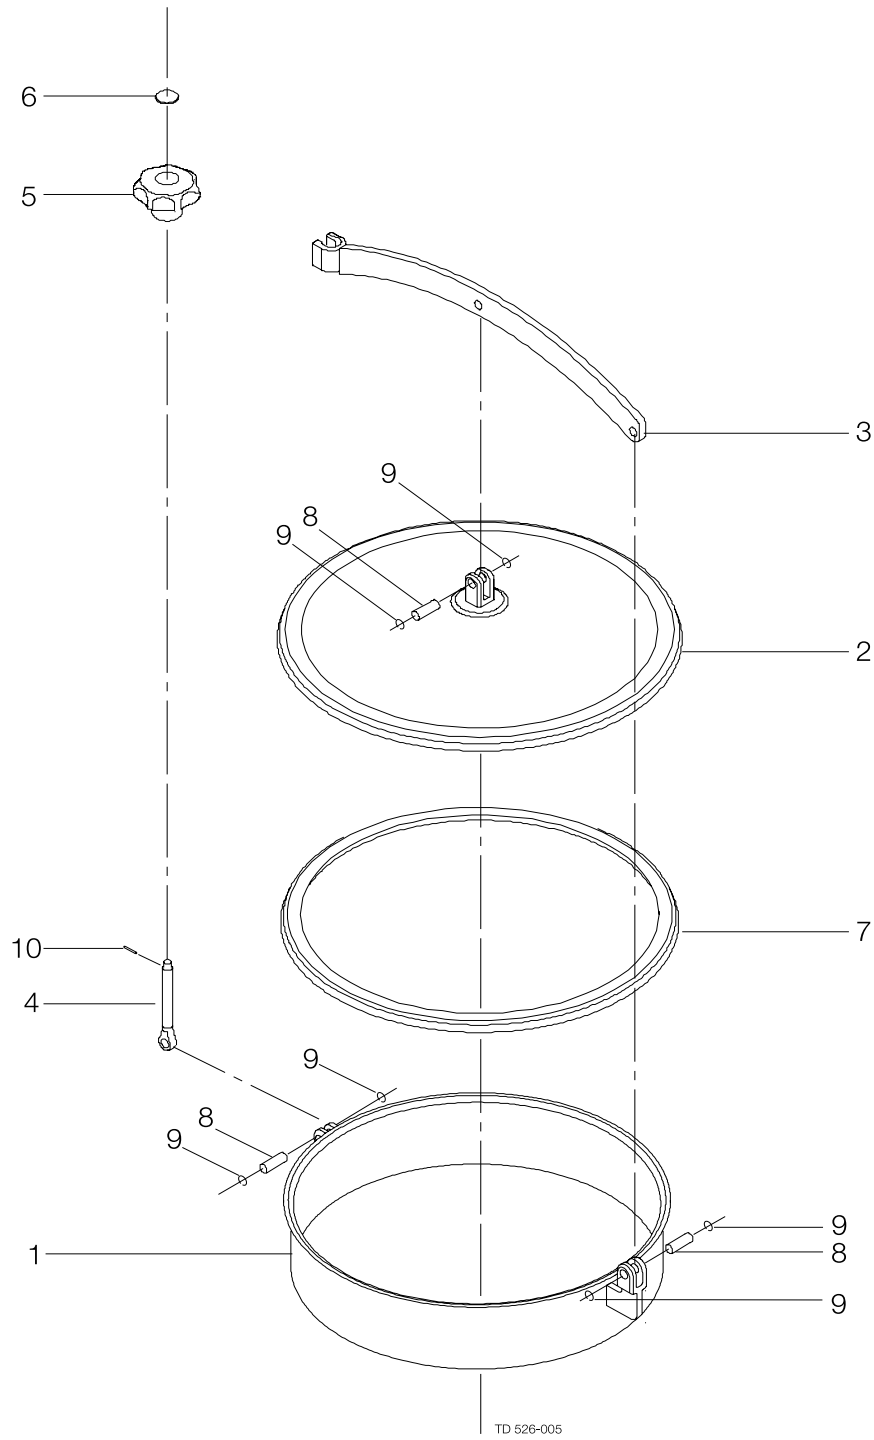

Manhole Cover Type LKDC

16

Manhole Cover Type LKDC

Pos.	Qty.	Denomination	DN 200	DN 300	DN 430	DN 500	DN 620
1	1	Frame 85 mm (1.4301).....	9612-3435-01				
	1	Frame 85 mm (1.4404).....	9612-3435-02				
	1	Frame 100 mm (1.4301).....			9611-70-054-0	9611-70-127-0	9612-4982-01
	1	Frame 100 mm (1.4404).....			9611-70-054-1	9611-70-127-1	9612-4982-02
	1	Frame 150 mm (1.4301).....		9612-3442-01			
	1	Frame 150 mm (1.4404).....		9612-3442-02			
	1	Frame 200 mm (1.4301).....			9611-70-409-1	9611-70-412-1	9612-4982-03
	1	Frame 200 mm (1.4404).....			9611-70-409-2	9611-70-412-2	9612-4982-04
2	1	Cover (1.4301)	9612-3433-01	9612-3440-01	9611-70-210-2	9611-70-129-0	9612-4980-02
	1	Cover (1.4404)	9612-3433-02	9612-3440-02	9611-73-210-2	9611-70-129-1	9612-4980-01
3	1	Toggle	9612-3437-01	9612-3444-01	9611-70-056-0	9611-70-131-0	9612-4978-01
4	1	Swing bolt	9611-70-059-0	9611-70-059-0	9611-70-059-0	9611-70-059-0	9611-70-059-0
5	1	Handle, blue (Per. 9907-).....	9611-70-063-2	9611-70-063-2	9611-70-063-2	9611-70-063-2	9611-70-063-2
	1	Handle, green (Per. -9907)	9611-70-063-0	9611-70-063-0	9611-70-063-0	9611-70-063-0	9611-70-063-0
6	1	Capsule, blue (Per. 9907-).....	9611-70-064-4	9611-70-064-4	9611-70-064-4	9611-70-064-4	9611-70-064-4
	1	Capsule, green (Per. -9907).....	9611-70-064-0	9611-70-064-0	9611-70-064-0	9611-70-064-0	9611-70-064-0
7	1	Seal, NBR (Standard)	9612-3179-01	9612-3180-01	9611-70-045-0	9611-70-125-0	9612-5128-02
	1	Seal, EPDM.....	9612-3179-02	9612-3180-02	9611-70-045-1	9611-70-125-1	9612-5128-01
	1	Seal, FPM	9612-3179-03	9612-3180-03	9611-70-045-2	9611-70-125-2	9612-5128-03
8	3	Pin	9611-70-210-5	9611-70-210-5	9611-70-210-5	9611-70-210-5	9611-70-210-5
9	6	Lock ring, EPDM	9611-99-3309	9611-99-3309	9611-99-3309	9611-99-3309	9611-99-3309
10	1	Connex-pin	9611-99-0561	9611-99-0561	9611-99-0561	9611-99-0561	9611-99-0561

Recommended spare parts: Pos. 7.

TD 900-229