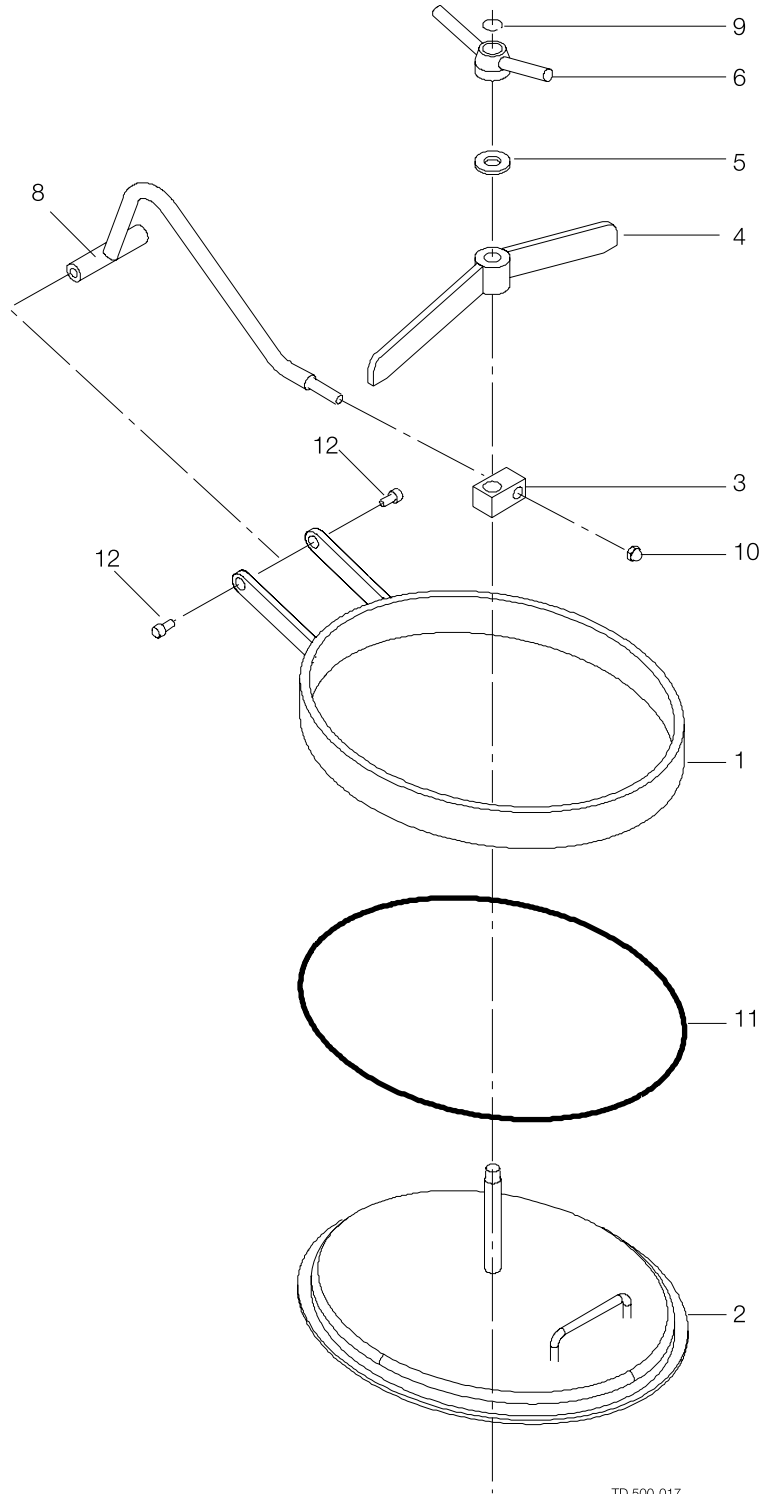

## Spare Parts

# Oval Manhole Cover 510 x 410 Type LKD-LKDI

2

TD 500-017