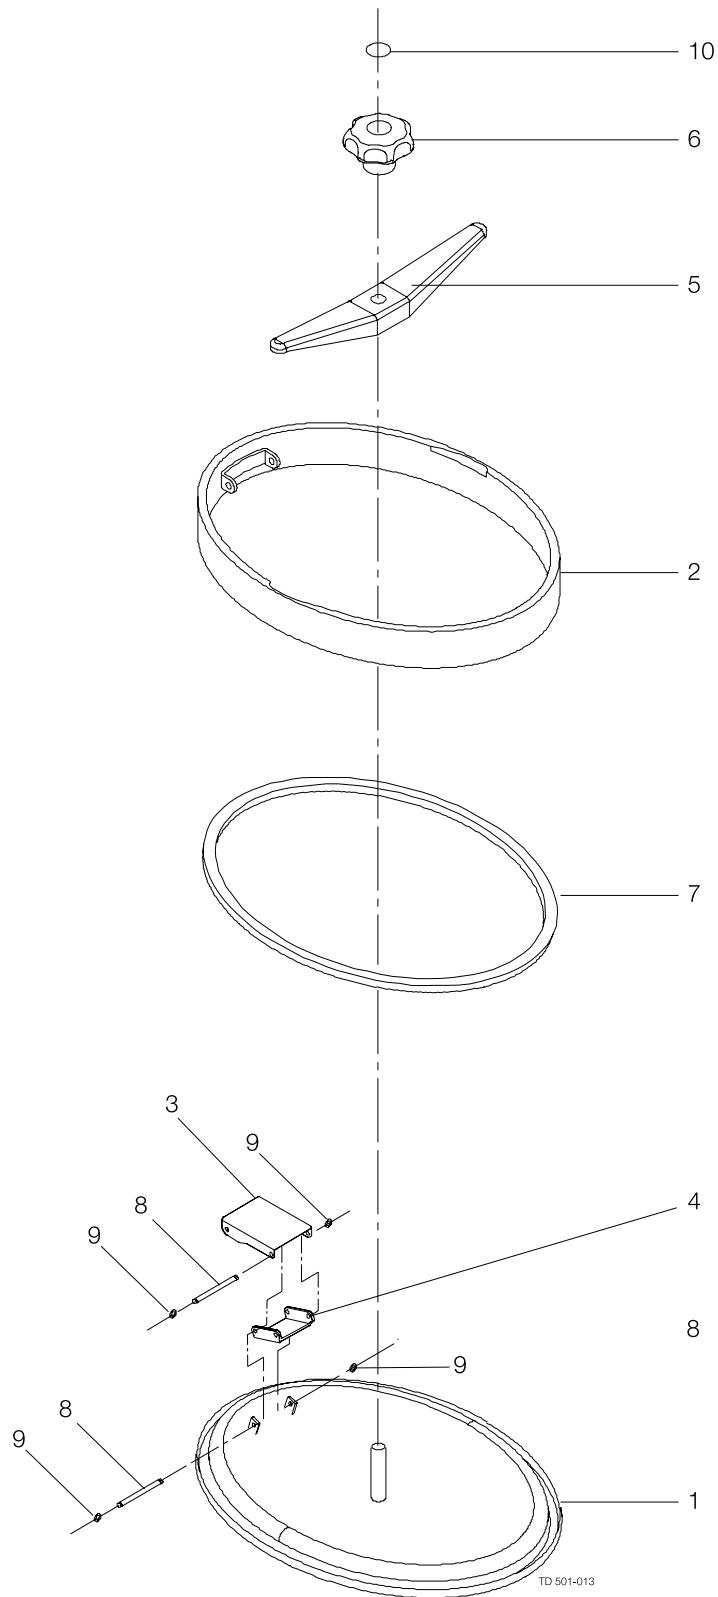

Oval Manhole Cover 440 x 320 Type LKD

4

Oval Manhole Cover 440 x 320 Type LKD

Pos.	Qty.	Denomination	1.4301	1.4404
1	1	Cover.....	9611-70-033-0	9611-70-033-1
2	1	Frame	9611-70-048-0	9611-70-048-1
3	1	Big mounting	9611-70-044-0	9611-70-044-0
4	1	Small mounting	9611-70-036-0	9611-70-036-0
5	1	Toggle.....	9611-70-034-0	9611-70-034-0
6	1	Handle, blue (Period 9907-)	9611-70-067-2	9611-70-067-2
	1	Handle, green (Period -9907)	9611-70-067-0	9611-70-067-0
7	1	Seal - NBR, black (Std.)	9611-70-051-0	9611-70-051-0
	1	Seal - Silicone (Q).....	9611-70-051-1	9611-70-051-1
	1	Seal - EPDM.....	9611-70-051-2	9611-70-051-2
	1	Seal - NBR, white	9611-70-051-3	9611-70-051-3
8	2	Pin	9611-70-039-0	9611-70-039-0
9	4	O-ring	223403-02	223403-02
10	1	Capsule, blue (Period 9907-).....	9611-70-064-4	9611-70-064-4
	1	Capsule, green (Period -9907)	9611-70-064-0	9611-70-064-0

Recommended spare parts: Pos. 7.

TD 900-223