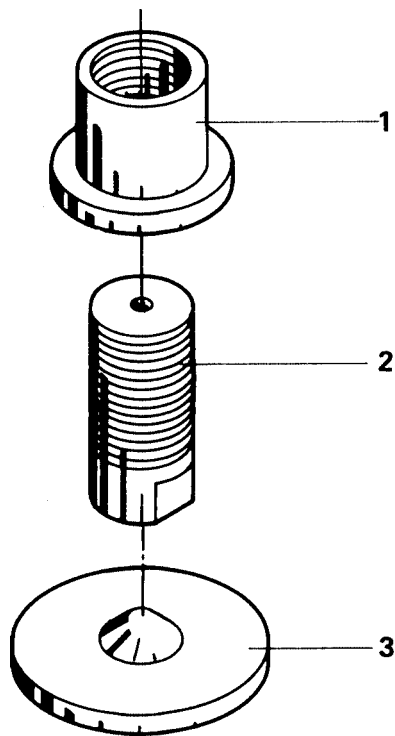

Spare Parts

Tank Accessories - LKTC, LKS and LKL

Tank Leg with Base Plate
Type LKTC

2

Tank Leg with Base Plate Type LKTC

AISI 304

Pos.	Qty.	Denomination	9611-71-022-0 19 mm	9611-71-023-0 25 mm	9611-71-025-0 38 mm
1	1	Nut	9611-71-035-0	9611-71-038-0	9611-71-041-0
2	1	Foot - solid	9611-71-036-0	9611-71-039-0	9611-71-042-0
3	1	Base plate	9611-71-037-0	9611-71-040-0	9611-71-043-0

Tank Sight Glass Type LKS

4

Tank Sight Glass Type LKS

AISI 316

Pos.	Qty.	Denomination	9611-71-0101 Dia. 78 mm	9611-71-0102 Dia. 120 mm
1	1	Welding flange	9611-71-2029	9611-71-2010
2	1	Nut	9611-71-2030	9611-71-2011
3Δ	1	Seal	9611-99-0101	9611-99-0102
4Δ	1	Seal (NBR)	9611-99-0103	9611-99-0104
5Δ	1	Glass plate	9611-99-0501	9611-99-0502
Δ		Service kit	9611-92-5002	9611-92-5003

Parts marked with Δ are included in the **Service kit**.

Light Fitting
Type LKL

6

**Light Fitting
Type LKL**

AISI 304

Pos.	Qty.	Denomination	9611-71-142-0 Dia. 78 mm	9611-71-143-0 Dia. 120 mm
1	1	Cover	9611-71-0003	9611-71-0004
2	1	Socket (China)	9611-99-0815	9611-99-0815