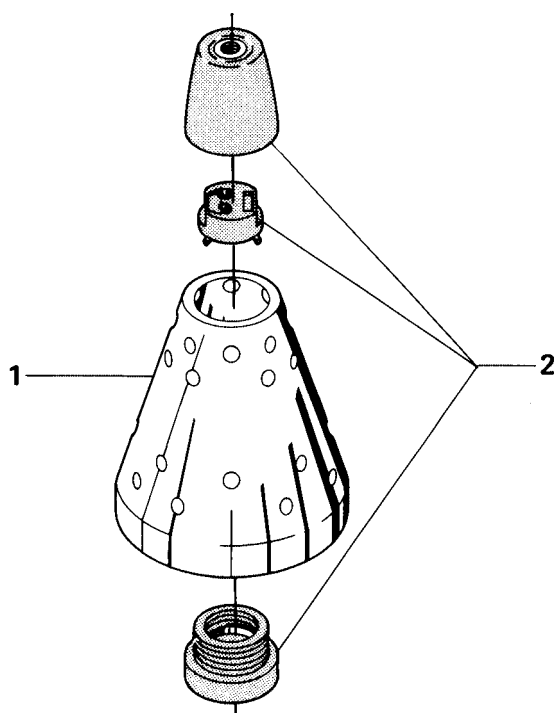

Spare Parts

Tank Accessories - LKTC, LKS and LKL

Tank Leg with Base Plate
Type LKTC

2

Tank Leg with Base Plate Type LKTC

AISI 304

Pos.	Qty.	Denomination	9611-71-022-0 19 mm	9611-71-023-0 25 mm	9611-71-025-0 38 mm
1	1	Nut	9611-71-035-0	9611-71-038-0	9611-71-041-0
2	1	Foot - solid	9611-71-036-0	9611-71-039-0	9611-71-042-0
3	1	Base plate	9611-71-037-0	9611-71-040-0	9611-71-043-0

Tank Sight Glass Type LKS

4

Tank Sight Glass Type LKS

AISI 316

Pos.	Qty.	Denomination	9611-71-0101 Dia. 78 mm	9611-71-0102 Dia. 120 mm
1	1	Welding flange	9611-71-2029	9611-71-2010
2	1	Nut	9611-71-2030	9611-71-2011
3Δ	1	Seal	9611-99-0101	9611-99-0102
4Δ	1	Seal (NBR)	9611-99-0103	9611-99-0104
5Δ	1	Glass plate	9611-99-0501	9611-99-0502
Δ		Service kit	9611-92-5002	9611-92-5003

Parts marked with Δ are included in the **Service kit**.

Light Fitting
Type LKL

6

**Light Fitting
Type LKL**

AISI 304

Pos.	Qty.	Denomination	9611-71-142-0 Dia. 78 mm	9611-71-143-0 Dia. 120 mm
1	1	Cover	9611-71-0003	9611-71-0004
2	1	Socket (China)	9611-99-0815	9611-99-0815