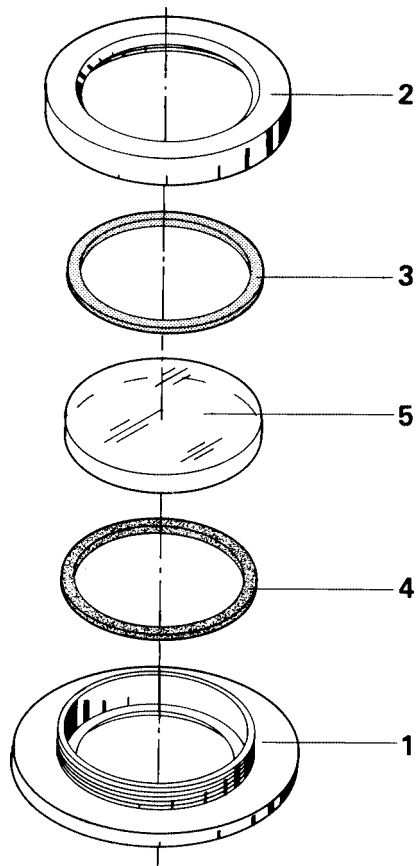

Spare Parts

Tank Accessories - LKTC, LKS and LKL

Tank Leg with Base Plate
Type LKTC

2

Tank Leg with Base Plate Type LKTC

AISI 304

Pos.	Qty.	Denomination	9611-71-022-0 19 mm	9611-71-023-0 25 mm	9611-71-025-0 38 mm
1	1	Nut	9611-71-035-0	9611-71-038-0	9611-71-041-0
2	1	Foot - solid	9611-71-036-0	9611-71-039-0	9611-71-042-0
3	1	Base plate	9611-71-037-0	9611-71-040-0	9611-71-043-0

Tank Sight Glass Type LKS

4

Tank Sight Glass Type LKS

AISI 316

Pos.	Qty.	Denomination	9611-71-0101 Dia. 78 mm	9611-71-0102 Dia. 120 mm
1	1	Welding flange	9611-71-2029	9611-71-2010
2	1	Nut	9611-71-2030	9611-71-2011
3Δ	1	Seal	9611-99-0101	9611-99-0102
4Δ	1	Seal (NBR)	9611-99-0103	9611-99-0104
5Δ	1	Glass plate	9611-99-0501	9611-99-0502
Δ		Service kit	9611-92-5002	9611-92-5003

Parts marked with Δ are included in the **Service kit**.

Light Fitting
Type LKL

6

**Light Fitting
Type LKL**

AISI 304

Pos.	Qty.	Denomination	9611-71-142-0 Dia. 78 mm	9611-71-143-0 Dia. 120 mm
1	1	Cover	9611-71-0003	9611-71-0004
2	1	Socket (China)	9611-99-0815	9611-99-0815