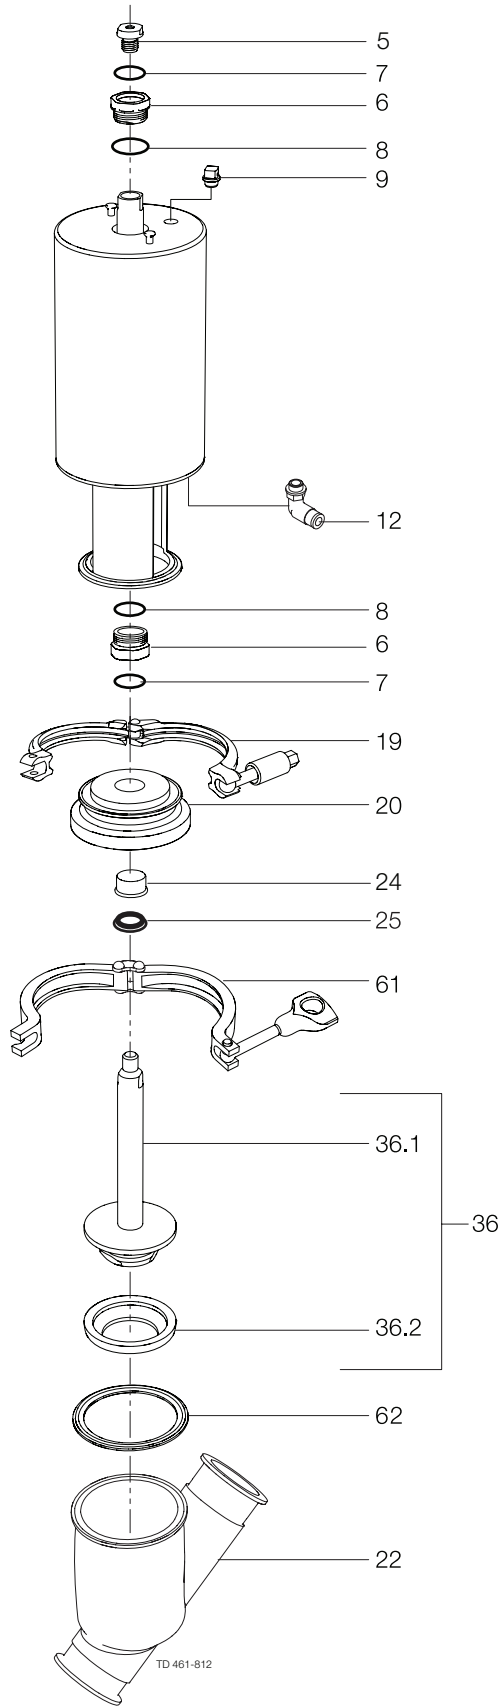

Spare Parts

Unique Single Seat Valve - Y-Body

The information herein is correct at the time of issue but may be subject to change without prior notice

- 1. **Unique Single Seat Valve - Y-Body TR2 - Long stroke
Shut-off-Valve - 2"- 4" 4**
- 2. **Mounting Tool - Unique Single Seat Valve - Y-Body 6**

Unique Single Seat Valve - Y-Body TR2 - Long stroke Shut-off-Valve - 2"- 4"

TD 461-812

Unique Single Seat Valve - Y-Body TR2 - Long stroke Shut-off-Valve - 2"- 4"

Pos	Qty	Denomination	2"	2½"	3"	4"
Actuator						
		Actuator, complete (NO)	9613-1548-17	9613-1548-18	9613-1548-19	9613-1548-20
		Actuator, complete (NC)	9613-1548-22	9613-1548-23	9613-1548-24	9613-1548-25
		Actuator, complete (A/A)	9613-1548-27	9613-1548-28	9613-1548-29	9613-1548-30
5	1	Adapter	9613-1274-01	9613-1274-01	9613-1274-01	9613-1274-01
6	□ 2	Bushing				
7	□ 2	O-ring				
8	□ 2	O-ring				
9	1	Plug	9613-4141-01	9613-4141-01	9613-4141-01	9613-4141-01
12	1(2)	Air fitting	9611-99-1988	9611-99-1988	9611-99-1988	9611-99-1988
Clamp						
19	1	Clamp	9612-9393-04	9612-9393-05	9612-9393-06	9612-9393-07
61	1	Clamp, body	212207	755345	755114	270085
Bonnet						
20	1	Bonnet	9634-0720-01	9634-0721-01	9634-0722-01	9634-0723-01
62	◆ 1	Gasket, EPDM (standard)				
	1	Gasket, Buna				
	1	Gasket, SFY				
24	1	Bushing	9613-1250-02	9613-1250-02	9613-1250-02	9613-1250-02
25	◆ 1	Lip seal, EPDM (standard)				
	1	Lip seal, HNBR				
	1	Lip seal, FPM				
Valve Body						
22	1	Valve body	623368	620754	625854	620235
Valve Plug						
36	1	Plug, complete	9613-1730-01	9613-1730-02	9613-1730-03	9613-1730-04
36.1	1	Plug	9634-0759-01	9634-0760-01	9634-0761-01	9634-0762-01
36.2	◆ 1	Plug seal, PTFE				

Parts marked with □◆ are included in the service kits.

Recommended spare parts: Service kits.

Mounting Tool - Unique Single Seat Valve - Y-Body

Pos	Qty	Denomination	51-101.6 mm
2	1	Tool for bushing (pos. 24)	9613-1609-01