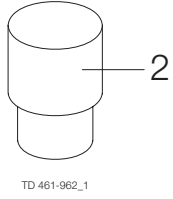

Unique Single Seat Valve - Y-Body TR2 - Long stroke Shut-off-Valve - 2"- 4"

Pos	Qty	Denomination	2"	2½"	3"	4"
Actuator						
		Actuator, complete (NO)	9613-1548-17	9613-1548-18	9613-1548-19	9613-1548-20
		Actuator, complete (NC)	9613-1548-22	9613-1548-23	9613-1548-24	9613-1548-25
		Actuator, complete (A/A)	9613-1548-27	9613-1548-28	9613-1548-29	9613-1548-30
5	1	Adapter	9613-1274-01	9613-1274-01	9613-1274-01	9613-1274-01
6	□ 2	Bushing				
7	□ 2	O-ring				
8	□ 2	O-ring				
9	1	Plug	9613-4141-01	9613-4141-01	9613-4141-01	9613-4141-01
12	1(2)	Air fitting	9611-99-1988	9611-99-1988	9611-99-1988	9611-99-1988
Clamp						
19	1	Clamp	9612-9393-04	9612-9393-05	9612-9393-06	9612-9393-07
61	1	Clamp, body	212207	755345	755114	270085
Bonnet						
20	1	Bonnet	9634-0720-01	9634-0721-01	9634-0722-01	9634-0723-01
62	◆ 1	Gasket, EPDM (standard)				
	1	Gasket, Buna				
	1	Gasket, SFY				
24	1	Bushing	9613-1250-02	9613-1250-02	9613-1250-02	9613-1250-02
25	◆ 1	Lip seal, EPDM (standard)				
	1	Lip seal, HNBR				
	1	Lip seal, FPM				
Valve Body						
22	1	Valve body	623368	620754	625854	620235
Valve Plug						
36	1	Plug, complete	9613-1730-01	9613-1730-02	9613-1730-03	9613-1730-04
36.1	1	Plug	9634-0759-01	9634-0760-01	9634-0761-01	9634-0762-01
36.2	◆ 1	Plug seal, PTFE				

Actuator
Service kit □ 9611-92-6500

Product wetted parts

2"	Service kit, EPDM	◆ 9611-92-6815
	Service kit, HNBR/NBR	◆ 9611-92-6819
	Service kit, FPM	◆ 9611-92-6823
2½"	Service kit, EPDM	◆ 9611-92-6816
	Service kit, HNBR/NBR	◆ 9611-92-6820
	Service kit, FPM	◆ 9611-92-6824
3"	Service kit, EPDM	◆ 9611-92-6817
	Service kit, HNBR/NBR	◆ 9611-92-6821
	Service kit, FPM	◆ 9611-92-6825
4"	Service kit, EPDM	◆ 9611-92-6818
	Service kit, HNBR/NBR	◆ 9611-92-6822
	Service kit, FPM	◆ 9611-92-6826

Parts marked with □◆ are included in the service kits.

Recommended spare parts: Service kits.