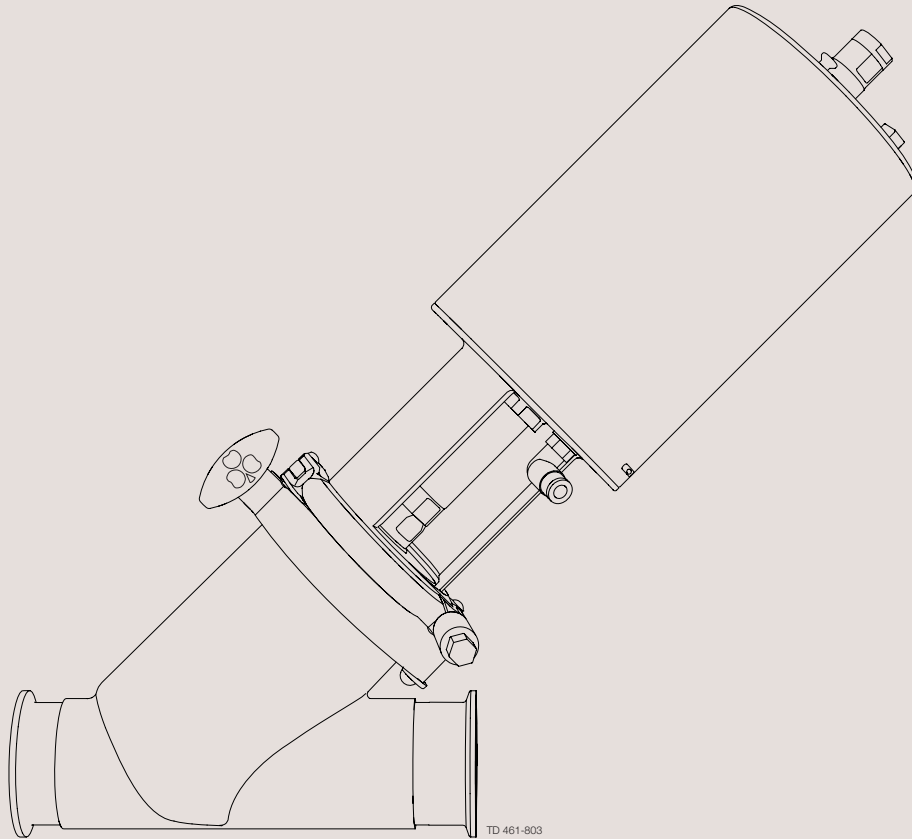

Spare Parts

Unique Single Seat Valve - Y-Body

The information herein is correct at the time of issue but may be subject to change without prior notice

- 1. **Unique Single Seat Valve - Y-Body TR2 - Long stroke
Shut-off-Valve - 2"- 4" 4**
- 2. **Mounting Tool - Unique Single Seat Valve - Y-Body 6**

Unique Single Seat Valve - Y-Body TR2 - Long stroke Shut-off-Valve - 2"- 4"

TD 461-812

Unique Single Seat Valve - Y-Body TR2 - Long stroke Shut-off-Valve - 2"- 4"

Pos	Qty	Denomination	2"	2½"	3"	4"
Actuator						
		Actuator, complete (NO)	9613-1548-17	9613-1548-18	9613-1548-19	9613-1548-20
		Actuator, complete (NC)	9613-1548-22	9613-1548-23	9613-1548-24	9613-1548-25
		Actuator, complete (A/A)	9613-1548-27	9613-1548-28	9613-1548-29	9613-1548-30
5	1	Adapter	9613-1274-01	9613-1274-01	9613-1274-01	9613-1274-01
6	□ 2	Bushing				
7	□ 2	O-ring				
8	□ 2	O-ring				
9	1	Plug	9613-4141-01	9613-4141-01	9613-4141-01	9613-4141-01
12	1(2)	Air fitting	9611-99-1988	9611-99-1988	9611-99-1988	9611-99-1988
Clamp						
19	1	Clamp	9612-9393-04	9612-9393-05	9612-9393-06	9612-9393-07
61	1	Clamp, body	212207	755345	755114	270085
Bonnet						
20	1	Bonnet	9634-0720-01	9634-0721-01	9634-0722-01	9634-0723-01
62	◆ 1	Gasket, EPDM (standard)				
	1	Gasket, Buna				
	1	Gasket, SFY				
24	1	Bushing	9613-1250-02	9613-1250-02	9613-1250-02	9613-1250-02
25	◆ 1	Lip seal, EPDM (standard)				
	1	Lip seal, HNBR				
	1	Lip seal, FPM				
Valve Body						
22	1	Valve body	623368	620754	625854	620235
Valve Plug						
36	1	Plug, complete	9613-1730-01	9613-1730-02	9613-1730-03	9613-1730-04
36.1	1	Plug	9634-0759-01	9634-0760-01	9634-0761-01	9634-0762-01
36.2	◆ 1	Plug seal, PTFE				

Parts marked with □◆ are included in the service kits.

Recommended spare parts: Service kits.

Mounting Tool - Unique Single Seat Valve - Y-Body

Pos	Qty	Denomination	51-101.6 mm
2	1	Tool for bushing (pos. 24)	9613-1609-01