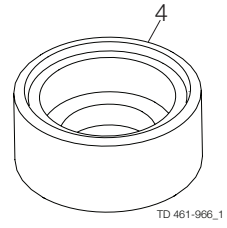

Unique Single Seat Valve - Y-Body TR2 - Long stroke Shut-off-Valve - 2"- 4"

Pos	Qty	Denomination	2"	2½"	3"	4"
Actuator						
		Actuator, complete (NO)	9613-1548-17	9613-1548-18	9613-1548-19	9613-1548-20
		Actuator, complete (NC)	9613-1548-22	9613-1548-23	9613-1548-24	9613-1548-25
		Actuator, complete (A/A)	9613-1548-27	9613-1548-28	9613-1548-29	9613-1548-30
5	1	Adapter	9613-1274-01	9613-1274-01	9613-1274-01	9613-1274-01
6	□ 2	Bushing				
7	□ 2	O-ring				
8	□ 2	O-ring				
9	1	Plug	9613-4141-01	9613-4141-01	9613-4141-01	9613-4141-01
12	1(2)	Air fitting	9611-99-1988	9611-99-1988	9611-99-1988	9611-99-1988
Clamp						
19	1	Clamp	9612-9393-04	9612-9393-05	9612-9393-06	9612-9393-07
61	1	Clamp, body	212207	755345	755114	270085
Bonnet						
20	1	Bonnet	9634-0720-01	9634-0721-01	9634-0722-01	9634-0723-01
62	◆ 1	Gasket, EPDM (standard)				
	1	Gasket, Buna				
	1	Gasket, SFY				
24	1	Bushing	9613-1250-02	9613-1250-02	9613-1250-02	9613-1250-02
25	◆ 1	Lip seal, EPDM (standard)				
	1	Lip seal, HNBR				
	1	Lip seal, FPM				
Valve Body						
22	1	Valve body	623368	620754	625854	620235
Valve Plug						
36	1	Plug, complete	9613-1730-01	9613-1730-02	9613-1730-03	9613-1730-04
36.1	1	Plug	9634-0759-01	9634-0760-01	9634-0761-01	9634-0762-01
36.2	◆ 1	Plug seal, PTFE				

Actuator
Service kit □ 9611-92-6500

Product wetted parts

2"	Service kit, EPDM	◆ 9611-92-6815
	Service kit, HNBR/NBR	◆ 9611-92-6819
	Service kit, FPM	◆ 9611-92-6823
2½"	Service kit, EPDM	◆ 9611-92-6816
	Service kit, HNBR/NBR	◆ 9611-92-6820
	Service kit, FPM	◆ 9611-92-6824
3"	Service kit, EPDM	◆ 9611-92-6817
	Service kit, HNBR/NBR	◆ 9611-92-6821
	Service kit, FPM	◆ 9611-92-6825
4"	Service kit, EPDM	◆ 9611-92-6818
	Service kit, HNBR/NBR	◆ 9611-92-6822
	Service kit, FPM	◆ 9611-92-6826

Parts marked with □◆ are included in the service kits.

Recommended spare parts: Service kits.