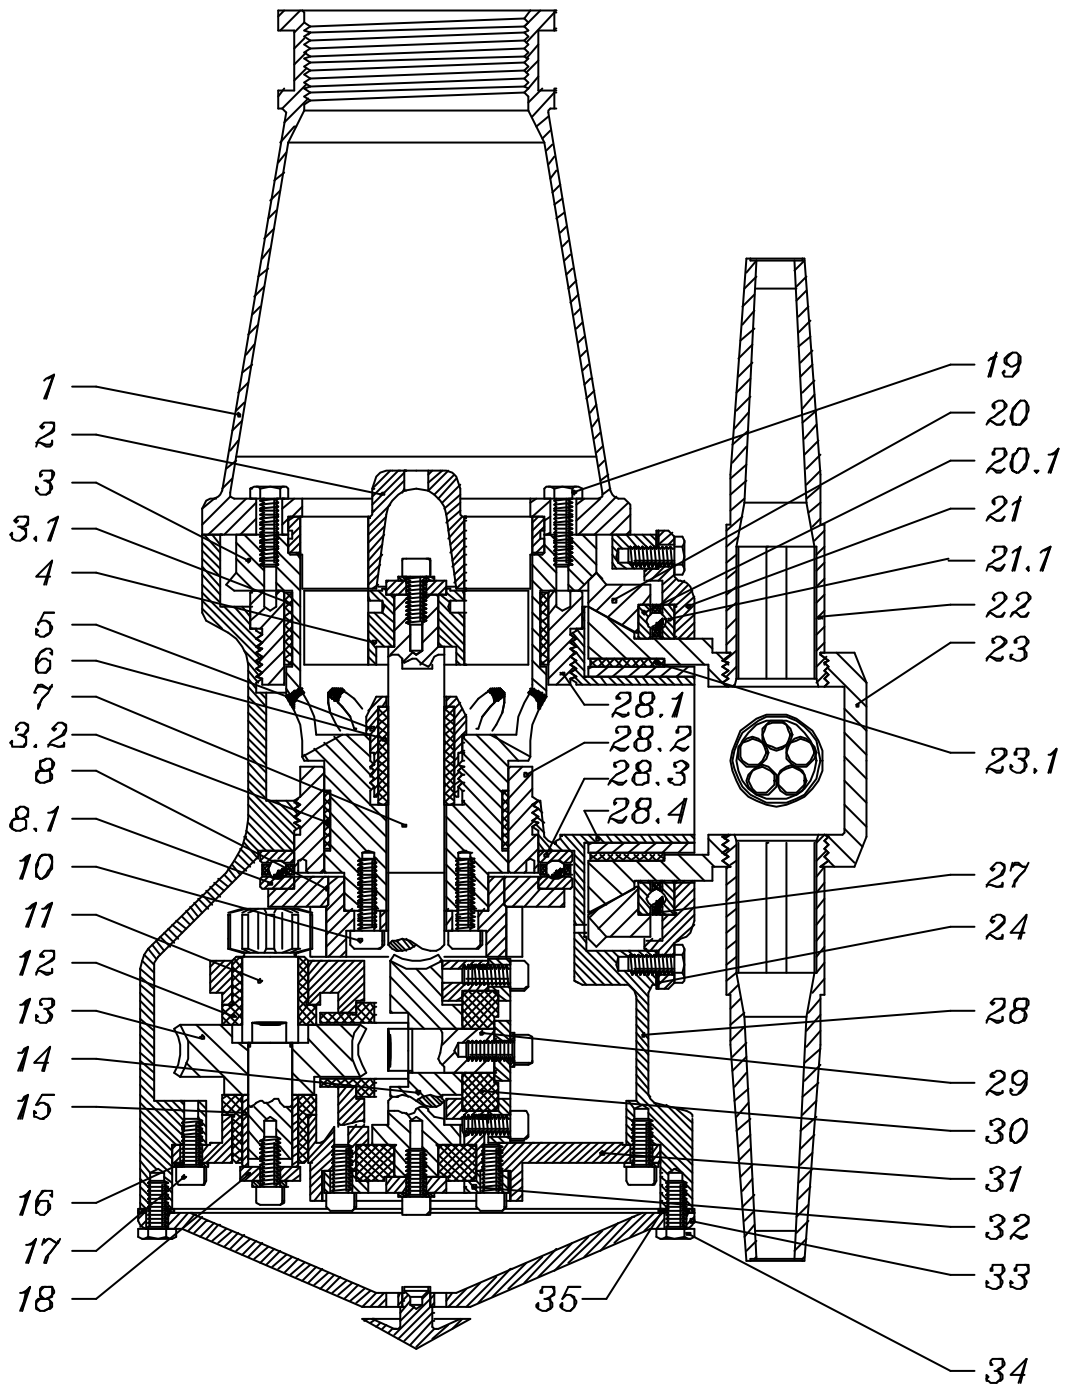

Spare Parts

Toftejorg TZ-79

Cross Sectional Drawing, Toftejorg TZ-79

Reference List of Parts, Toftejorg TZ-79

| Pos. | Ref. no. | No./ Unit | Description | Material | Remarks |
|------|-----------|--------------|---------------------------|------------------|---------------|
| 1 | TE22D500 | 1 | Top cone 2" BSP | AISI 316L | Spare part |
| | TE22D501 | 1 | Top cone 2" NPT | AISI 316L | Spare part |
| 2 | TE603 | 1 | Guide 100% | AISI 316L | Spare part |
| | TE103-0 | 1 | Guide ring 0% | AISI 316L | Spare part |
| 3 | TE604Z | 1 | Stem w. liners | AISI 316L/PTFE | Spare part |
| 3.1 | TE904-1 | 1 | Top liner | PTFE | Wear part |
| 3.2 | TEB604-2 | 1 | Bottom liner | PTFE | Wear part |
| 4 | TE605 | 1 | Impeller 100% | AISI 316L | Spare part |
| 5 | TE608Z | 1 | Gland | AISI 316L | Spare part |
| 6 | TE609P | 1 | Main bush | PTFE | Wear part |
| | TE22B575 | 1 | Main bush | PEEK | Wear part |
| 7 | TE911K | 1 | Turbine shaft | AISI 316L | Wear part |
| 8 | TE512-13 | 1 | Gear wheel w. ball race | AISI 316L | Spare part |
| 8.1 | TE126-1 | 1 | Ball race | AISI 316L | Wear part |
| 10 | TE120 | 6 | Screw | AISI 316 | Spare part |
| 11 | TE114 | 1 | Pinion | AISI 316L | Spare part |
| 12 | TE615K | 3 | Collar bush | Carbon | Wear part |
| | TE22A585 | 3 | Collar bush | PEEK | Wear part |
| 13 | TE22A360 | 1 | Worm wheel w. reinforcem. | PVDF/AISI 316L | Wear part |
| | TE22A365 | 1 | Worm wheel w. reinforcem. | PEEK | Wear part |
| 14 | TE22A360 | 1 | Worm wheel w. reinforcem. | PVDF/AISI 316L | Wear part |
| | TE22A365 | 1 | Worm wheel w. reinforcem. | PEEK | Wear part |
| 15 | TE117 | 1 | Journal | AISI 316L | Spare part |
| 16 | TE156 | 9 | Spring washer | AISI 316 | Spare part |
| 17 | TE118 | 17 | Screw | AISI 316 | Spare part |
| 18 | TE619A | 4 | Washer | AISI 316L | Spare part |
| 19 | TE902H | 8 | Screw | AISI 316 | Spare part |
| 20 | TE622S | 1 | Bevel gear w. ball race | AISI 316L | Spare part |
| 20.1 | TE126-1 | 1 | Ball race | AISI 316L | Wear part |
| 21 | TE22D340 | 1 | Hub cover w. ball race | AISI 316L | Spare part |
| 21.1 | TE126-1 | 1 | Ball race | AISI 316L | Wear part |
| 22 | TE50B008 | 4 | Nozzle, ø8 | AISI 316L | Spare part |
| | TE50B009 | 4 | Nozzle, ø9 | AISI 316L | Spare part |
| | TE50B010 | 4 | Nozzle, ø10 | AISI 316L | Spare part |
| | TE50B011 | 2 | Nozzle, ø11 | AISI 316L | Spare part |
| 22.1 | TE50B000 | 2 | Plug | AISI 316L | Spare part |
| 23 | TE624-4KZ | 1 | Hub w. liner | AISI 316L | Spare part |
| 23.1 | TE624-11 | 1 | Hub liner | PTFE | Wear part |
| 24 | TE22D553 | 1 | Hub gasket | Teflon, TFM | Spare part |
| 27 | TE126S | 2 | Ball retainer w. balls | Tefzel/AISI 316 | Wear part |
| 28 | TE627Z | 1 | Body with bearings | AISI 316L | Not available |
| 28.1 | TE127Z1 | 1 | Main collar upper | AISI 316L | Wear part |
| 28.2 | TE127Z2 | 1 | Main collar lower | AISI 316L | Wear part |
| 28.3 | TE126-1 | 1 | Ball race | AISI 316L | Wear part |
| 28.4 | TE127-3 | 1 | Hub collar | AISI 316L | Wear part |
| 29 | TE128Z | 1 | Horizontal shaft | AISI 316L | Wear part |
| 30 | TE929K | 2 | Slide bearing | Carbon | Wear part |
| | TE22A570 | 2 | Slide bearing | PEEK | Wear part |
| 31 | TE630R | 1 | Gear frame w. bushes | AISI 316L/Carbon | Spare part |
| 32 | TE531 | 2 | Bearing cover | AISI 316L | Spare part |
| 33 | TE22D350 | 1 | Bottom cover, compl. | AISI 316L | Spare part |
| 34 | TE421H | 12 | Screw | AISI 316 | Spare part |
| 35 | TE22D554 | 1 | Bottom gasket | Teflon, TFM | Spare part |