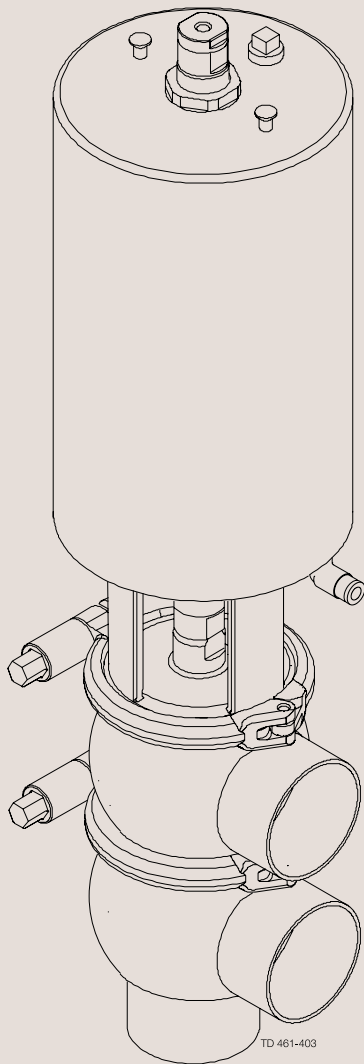

Spare Parts

Unique Single Seat Valve - Long Stroke