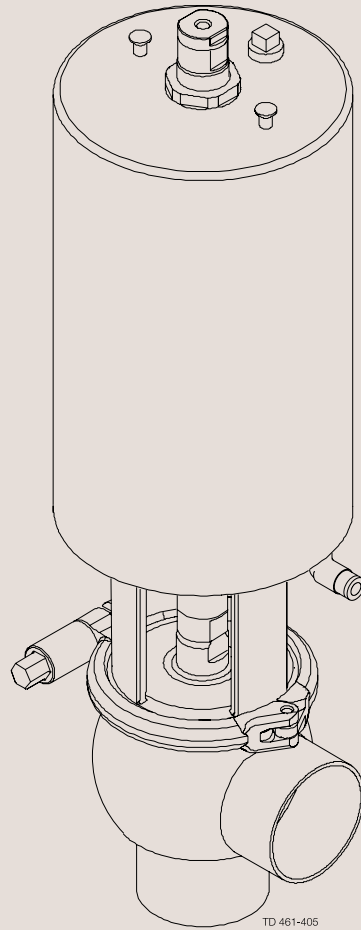

Spare Parts

Unique Single Seat Valve - Long Stroke