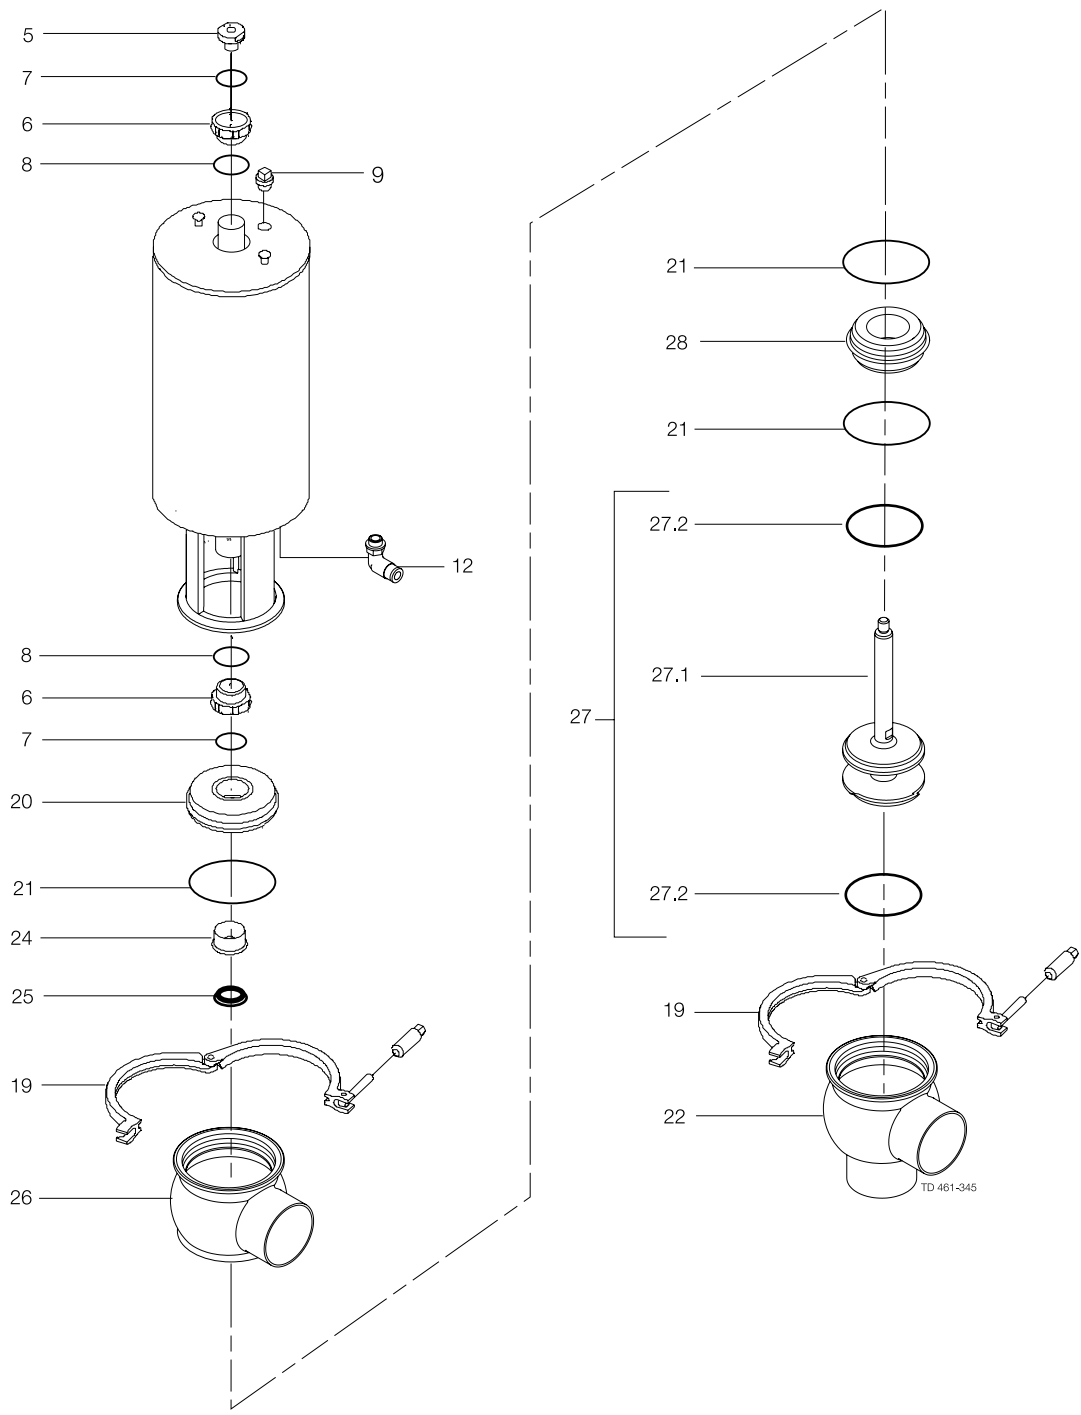

**Unique Single Seat Valve - Long Stroke
Change-over Valve - 38-101.6 mm/DN40-100**

Drawing