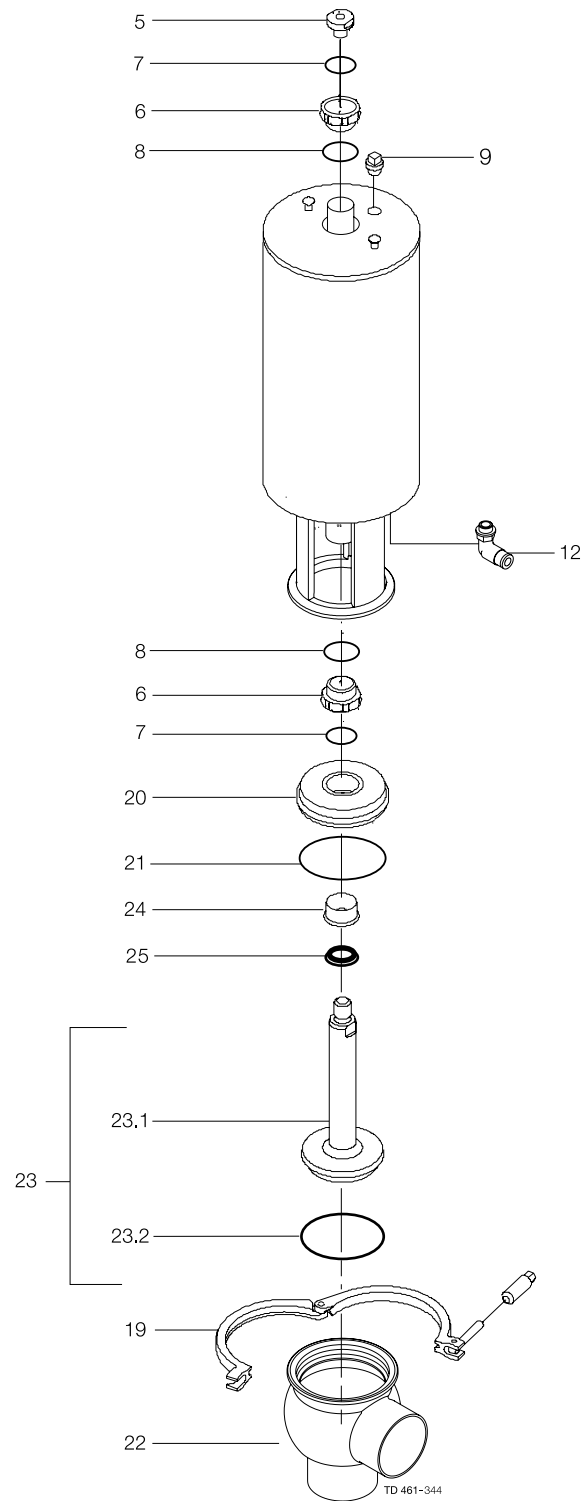

Unique Single Seat Valve - Long Stroke
Shut-off valve - 38-101.6 mm/DN40-100

Drawing