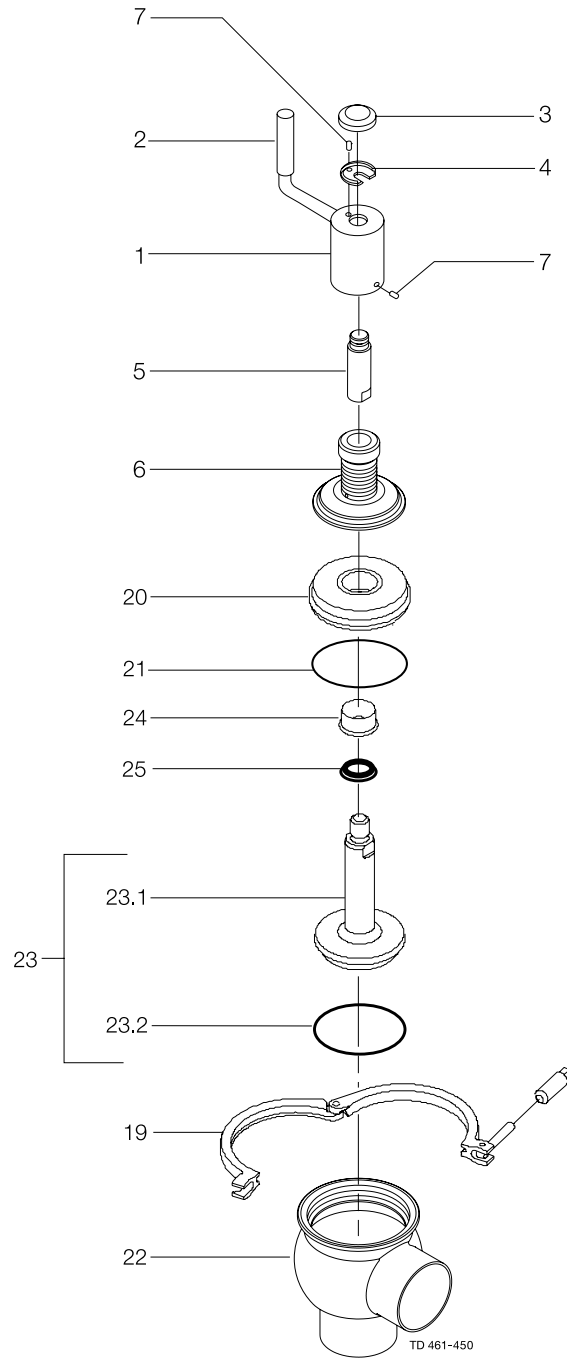

Unique Single Seat Valve
Manual Operated Shut-off Valve - 25-101.6 mm/DN25-100

Drawing

Pos.	Qty	Denomination	DN 25 25 mm	DN 40 38 mm	DN 50 51 mm	DN65 63.5 mm	DN 80 76.1 mm	DN 100 101.6 mm
Actuator								
		Crank mechanism complete	9613-1634-01	9613-1634-01	9613-1634-02	9613-1634-03	9613-1634-04	9613-1634-05
1	1	Crank.....	31353-0462-1	31353-0462-1	31353-0462-1	31353-0462-1	31353-0462-1	31353-0462-1
2	1	Handle (included in pos. 1)	31353-0495-1	31353-0495-1	31353-0495-1	31353-0495-1	31353-0495-1	31353-0495-1
3	1	Cap	31353-0468-1	31353-0468-1	31353-0468-1	31353-0468-1	31353-0468-1	31353-0468-1
4	1	Washer	31353-0467-1	31353-0467-1	31353-0467-1	31353-0467-1	31353-0467-1	31353-0467-1
8	1	Stem holder	9613-1624-01	9613-1624-01	9613-1624-01	9613-1624-01	9613-1624-01	9613-1624-01
6	1	Guide.....	9613-1623-01	9613-1623-01	9613-1623-02	9613-1623-03	9613-1623-04	9613-1623-05
7	2	Set screw	221581-92	221581-92	221581-92	221581-92	221581-92	221581-92
Clamp								
19	1	Clamp.....	9612-9393-03	9612-9393-03	9612-9393-04	9612-9393-05	9612-9393-06	9612-9393-07
Bonnet								
20	1	Bonnet.....	9613-1271-02	9613-1271-02	9613-1271-03	9613-1271-04	9613-1271-05	9613-1271-06
◆ 21	1	O-ring, EPDM (Standard)						
		O-ring, HNBR						
		O-ring, FPM.....						
24	1	Bushing	9613-1250-02	9613-1250-02	9613-1250-02	9613-1250-02	9613-1250-02	9613-1250-02
◆ 25	1	Lip seal, EPDM (Standard)						
		Lip seal, HNBR						
		Lip seal, FPM.....						
Valve Body								
22	1	Valve body, lower, 2 ports ISO..	9613-1395-01	9613-1395-03	9613-1395-05	9613-1395-07	9613-1395-09	9613-1395-11
	1	Valve body, lower, 3 ports ISO..	9613-1395-02	9613-1395-04	9613-1395-06	9613-1395-08	9613-1395-10	9613-1395-12
	1	Valve body, lower, 2 ports DIN..	9613-1396-01	9613-1396-03	9613-1396-05	9613-1396-07	9613-1396-09	9613-1396-11
	1	Valve body, lower, 3 ports DIN..	9613-1396-02	9613-1396-04	9613-1396-06	9613-1396-08	9613-1396-10	9613-1396-12
Valve Plug								
23	1	Plug, ISO, complete, EPDM	9613-1388-01	9613-1388-02	9613-1388-03	9613-1388-04	9613-1388-05	9613-1388-06
		(standard)						
	1	Plug, ISO, complete, HNBR.....	9613-1388-13	9613-1388-14	9613-1388-15	9613-1388-16	9613-1388-17	9613-1388-18
	1	Plug, ISO, complete, FPM.....	9613-1388-25	9613-1388-26	9613-1388-27	9613-1388-28	9613-1388-29	9613-1388-30
	1	Plug, DIN, complete, EPDM.....	9613-1388-07	9613-1388-08	9613-1388-09	9613-1388-10	9613-1388-11	9613-1388-12
		(standard)						
	1	Plug, DIN, complete, HNBR	9613-1388-19	9613-1388-20	9613-1388-21	9613-1388-22	9613-1388-23	9613-1388-24
	1	Plug, DIN, complete, FPM.....	9613-1388-31	9613-1388-32	9613-1388-33	9613-1388-34	9613-1388-35	9613-1388-36
23.1	1	Plug, ISO	9613-1496-01	9613-1398-02	9613-1398-03	9613-1398-04	9613-1398-05	9613-1398-06
	1	Plug, DIN	9613-1496-02	9613-1398-08	9613-1398-09	9613-1398-10	9613-1398-11	9613-1398-12
◆23.2	1	Plug seal, EPDM (Standard)						
		Plug seal, HNBR						
		Plug seal, FPM.....						
Recommended spare parts: Service kits								
◆		Service kit, EPDM	9611-92-6501	9611-92-6502	9611-92-6503	9611-92-6504	9611-92-6505	9611-92-6506
◆		Service kit, HNBR	9611-92-6507	9611-92-6508	9611-92-6509	9611-92-6510	9611-92-6511	9611-92-6512
◆		Service kit, FPM.....	9611-92-6513	9611-92-6514	9611-92-6515	9611-92-6516	9611-92-6517	9611-92-6518

Parts marked with ◆ are included in the service kits (product wetted parts)

Tool for bushing (pos. 24) 9613-1609-01

TD 900-383/2