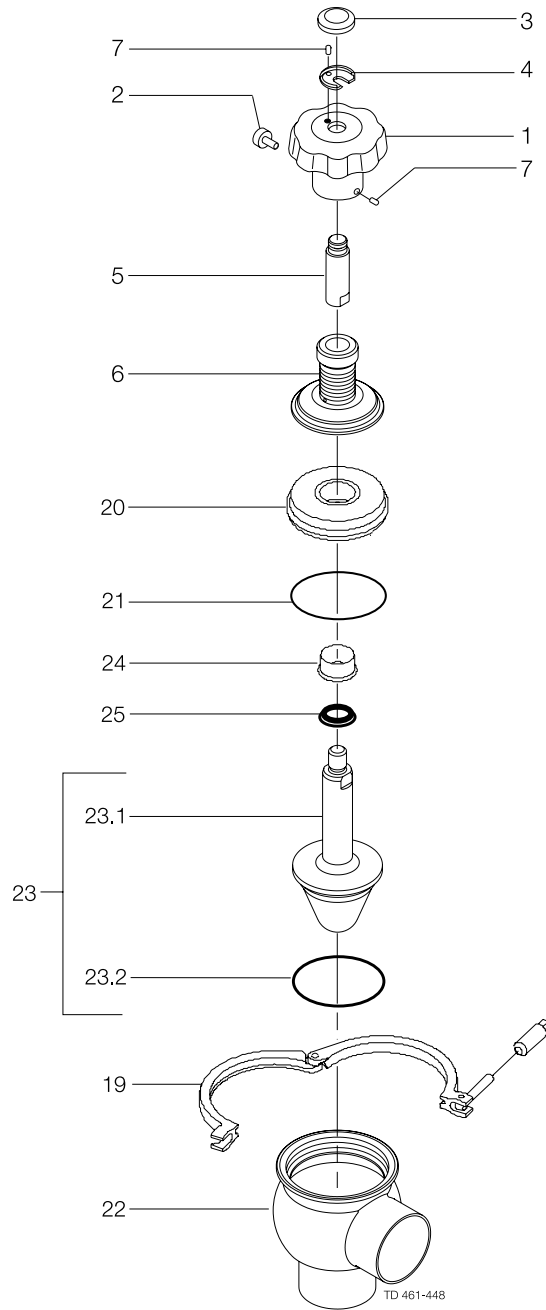

Unique Single Seat Valve
Manual Regulating Valve 38-101.6 mm/DN40-100

Drawing

Pos.	Qty	Denomination	DN 40 38 mm	DN 50 51 mm	DN65 63.5 mm	DN 80 76.1 mm	DN 100 101.6 mm
Actuator							
		Operating mechanism complete	9613-1635-01	9613-1635-02	9613-1635-03	9613-1635-04	9613-1635-05
9	1	Hand wheel	31353-0528-1	31353-0528-1	31353-0528-1	31353-0528-1	31353-0528-1
10	1	Lock screw	31353-0529-1	31353-0529-1	31353-0529-1	31353-0529-1	31353-0529-1
3	1	Cap	31353-0468-1	31353-0468-1	31353-0468-1	31353-0468-1	31353-0468-1
4	1	Washer	31353-0467-1	31353-0467-1	31353-0467-1	31353-0467-1	31353-0467-1
8	1	Stem holder	9613-1624-01	9613-1624-01	9613-1624-01	9613-1624-01	9613-1624-01
6	1	Guide	9613-1623-01	9613-1623-02	9613-1623-03	9613-1623-04	9613-1623-05
7	2	Set screw	221581-92	221581-92	221581-92	221581-92	221581-92
Clamp							
19	1	Clamp	9612-9393-03	9612-9393-04	9612-9393-05	9612-9393-06	9612-9393-07
Bonnet							
20	1	Bonnet	9613-1271-02	9613-1271-03	9613-1271-04	9613-1271-05	9613-1271-06
◆ 21	1	O-ring, EPDM (Standard)					
		O-ring, HNBR					
		O-ring, FPM					
24	1	Bushing	9613-1250-02	9613-1250-02	9613-1250-02	9613-1250-02	9613-1250-02
◆ 25	1	Lip seal, EPDM (Standard)					
		Lip seal, HNBR					
		Lip seal, FPM					
Valve Body							
22	1	Valve body, lower, 2 ports ISO	9613-1395-03	9613-1395-05	9613-1395-07	9613-1395-09	9613-1395-11
	1	Valve body, lower, 3 ports ISO	9613-1395-04	9613-1395-06	9613-1395-08	9613-1395-10	9613-1395-12
	1	Valve body, lower, 2 ports DIN	9613-1396-03	9613-1396-05	9613-1396-07	9613-1396-09	9613-1396-11
	1	Valve body, lower, 3 ports DIN	9613-1396-04	9613-1396-06	9613-1396-08	9613-1396-10	9613-1396-12
Valve Plug							
23	1	Plug, ISO, complete, EPDM (standard)	9613-1589-02	9613-1589-03	9613-1589-04	9613-1589-05	9613-1589-06
	1	Plug, ISO, complete, HNBR	9613-1589-14	9613-1589-15	9613-1589-16	9613-1589-17	9613-1589-18
	1	Plug, ISO, complete, FPM	9613-1589-26	9613-1589-27	9613-1589-28	9613-1589-29	9613-1589-30
	1	Plug, DIN, complete, EPDM (standard)	9613-1589-08	9613-1589-09	9613-1589-10	9613-1589-11	9613-1589-12
	1	Plug, DIN, complete, HNBR	9613-1589-20	9613-1589-21	9613-1589-22	9613-1589-23	9613-1589-24
	1	Plug, DIN, complete, FPM	9613-1589-32	9613-1589-33	9613-1589-34	9613-1589-35	9613-1589-36
	1	Plug, ISO, complete, EPDM (standard)	9613-1589-01				
		kv14-option					
	1	Plug, ISO, complete, HNBR, kv14-option	9613-1589-13				
	1	Plug, ISO, complete, FPM, kv 14-option	9613-1589-25				
	1	Plug, DIN, complete, EPDM (standard)	9613-1589-07				
		kv14-option					
	1	Plug, DIN, complete, HNBR, kv14-option	9613-1589-19				
	1	Plug, DIN, complete, FPM, kv14-option	9613-1589-31				
23.1	1	Plug, ISO	9613-1588-02	9613-1588-03	9613-1588-04	9613-1588-05	9613-1588-06
	1	Plug, DIN	9613-1588-08	9613-1588-09	9613-1588-10	9613-1588-11	9613-1588-12
	1	Plug, ISO, kv 14-option	9613-1588-01				
	1	Plug, DIN, kv14-option	9613-1588-07				
◆ 23.2	1	Plug seal, EPDM (Standard)					
		Plug seal, HNBR					
		Plug seal, FPM					
Recommended spare parts: Service kits							
◆		Service kit, EPDM	9611-92-6502	9611-92-6503	9611-92-6504	9611-92-6505	9611-92-6506
◆		Service kit, HNBR	9611-92-6508	9611-92-6509	9611-92-6510	9611-92-6511	9611-92-6512
◆		Service kit, FPM	9611-92-6514	9611-92-6515	9611-92-6516	9611-92-6517	9611-92-6518

Parts marked with ◆ are included in the service kits (product wetted parts)

Tool for bushing (pos. 24) 9613-1609-01