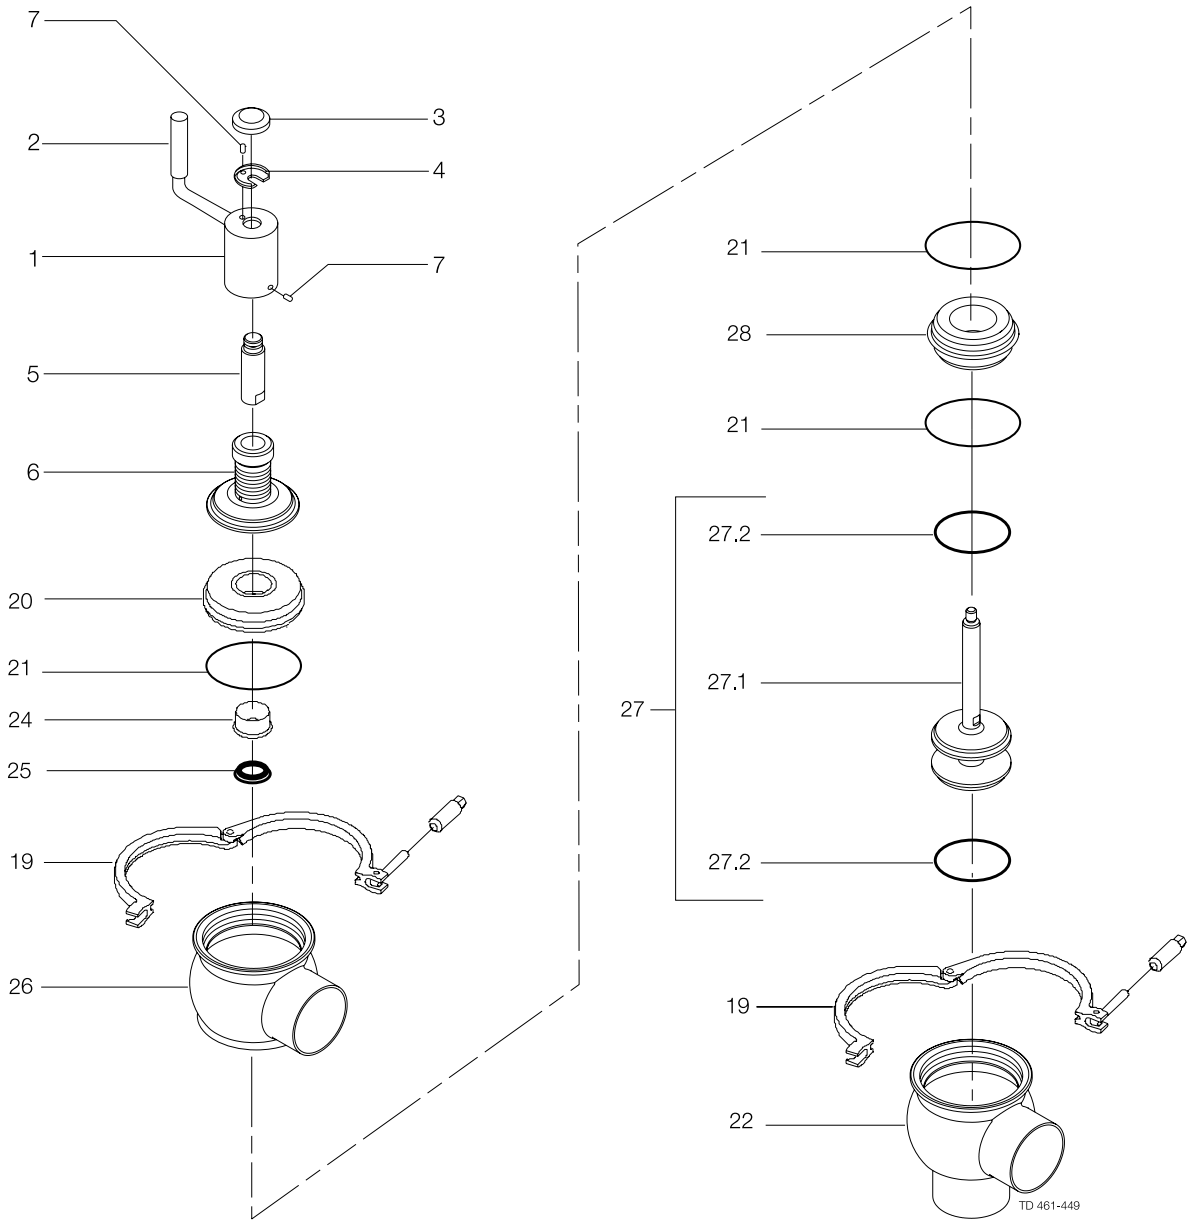

Unique Single Seat Valve
Manual Operated - Change-over Valve - 25-101.6 mm/DN25-100

Drawing

Pos.	Qty	Denomination	DN 25 25 mm	DN 40 38 mm	DN 50 51 mm	DN65 63.5 mm	DN 80 76.1 mm	DN 100 101.6 mm
Actuator								
		Crank mechanism complete	9613-1634-01	9613-1634-01	9613-1634-02	9613-1634-03	9613-1634-04	9613-1634-05
1	1	Crank.....	31353-0462-1	31353-0462-1	31353-0462-1	31353-0462-1	31353-0462-1	31353-0462-1
2	1	Handle (included in pos. 1).....	31353-0495-1	31353-0495-1	31353-0495-1	31353-0495-1	31353-0495-1	31353-0495-1
3	1	Cap	31353-0468-1	31353-0468-1	31353-0468-1	31353-0468-1	31353-0468-1	31353-0468-1
4	1	Washer	31353-0467-1	31353-0467-1	31353-0467-1	31353-0467-1	31353-0467-1	31353-0467-1
8	1	Stem holder	9613-1624-01	9613-1624-01	9613-1624-01	9613-1624-01	9613-1624-01	9613-1624-01
6	1	Guide.....	9613-1623-01	9613-1623-01	9613-1623-02	9613-1623-03	9613-1623-04	9613-1623-05
7	2	Set screw	221581-92	221581-92	221581-92	221581-92	221581-92	221581-92
Clamp								
19	2	Clamp.....	9612-9393-03	9612-9393-03	9612-9393-04	9612-9393-05	9612-9393-06	9612-9393-07
Bonnet								
20	1	Bonnet.....	9613-1271-02	9613-1271-02	9613-1271-03	9613-1271-04	9613-1271-05	9613-1271-06
◆ 21	1	O-ring, EPDM (Standard)						
		O-ring, HNBR						
		O-ring, FPM.....						
24	1	Bushing	9613-1250-02	9613-1250-02	9613-1250-02	9613-1250-02	9613-1250-02	9613-1250-02
◆ 25	1	Lip seal, EPDM (Standard)						
		Lip seal, HNBR						
		Lip seal, FPM.....						
Seat								
28	1	Seat.....	9613-1275-01	9613-1275-02	9613-1275-03	9613-1275-04	9613-1275-05	9613-1275-06
Valve Body								
26	1	Valve body, upper, 1 port ISO... ..	9613-1393-01	9613-1393-03	9613-1393-05	9613-1393-07	9613-1393-09	9613-1393-11
	1	Valve body, upper, 2 ports ISO	9613-1393-02	9613-1393-04	9613-1393-06	9613-1393-08	9613-1393-10	9613-1393-12
	1	Valve body, upper, 1 port DIN... ..	9613-1394-01	9613-1394-03	9613-1394-05	9613-1394-07	9613-1394-09	9613-1394-11
	1	Valve body, upper, 2 ports DIN	9613-1394-02	9613-1394-04	9613-1394-06	9613-1394-08	9613-1394-10	9613-1394-12
22	1	Valve body, lower, 2 ports ISO	9613-1395-01	9613-1395-03	9613-1395-05	9613-1395-07	9613-1395-09	9613-1395-11
	1	Valve body, lower, 3 ports ISO	9613-1395-02	9613-1395-04	9613-1395-06	9613-1395-08	9613-1395-10	9613-1395-12
	1	Valve body, lower, 2 ports DIN	9613-1396-01	9613-1396-03	9613-1396-05	9613-1396-07	9613-1396-09	9613-1396-11
	1	Valve body, lower, 3 ports DIN	9613-1396-02	9613-1396-04	9613-1396-06	9613-1396-08	9613-1396-10	9613-1396-12
Valve Plug								
27	1	Plug, ISO complete, EPDM	9613-1277-01	9613-1277-02	9613-1277-03	9613-1277-04	9613-1277-05	9613-1277-06
		(standard)						
	1	Plug, ISO complete, HNBR	9613-1277-13	9613-1277-14	9613-1277-15	9613-1277-16	9613-1277-17	9613-1277-18
	1	Plug, ISO complete, FPM.....	9613-1277-25	9613-1277-26	9613-1277-27	9613-1277-28	9613-1277-29	9613-1277-30
	1	Plug, DIN complete, EPDM	9613-1277-07	9613-1277-08	9613-1277-09	9613-1277-10	9613-1277-11	9613-1277-12
		(standard)						
	1	Plug, DIN complete, HNBR	9613-1277-19	9613-1277-20	9613-1277-21	9613-1277-22	9613-1277-23	9613-1277-24
	1	Plug, DIN complete, FPM.....	9613-1277-31	9613-1277-32	9613-1277-33	9613-1277-34	9613-1277-35	9613-1277-36
27.1	1	Plug, ISO	9613-1497-01	9613-1400-02	9613-1400-03	9613-1400-04	9613-1400-05	9613-1400-06
	1	Plug, DIN	9613-1497-02	9613-1400-08	9613-1400-09	9613-1400-10	9613-1400-11	9613-1400-12
◆ 27.2	1	Plug seal, EPDM (Standard)						
		Plug seal, HNBR						
		Plug seal, FPM.....						
Recommended spare parts: Service kits.								
◆		Service kit, EPDM	9611-92-6579	9611-92-6580	9611-92-6581	9611-92-6582	9611-92-6583	9611-92-6584
◆		Service kit, HNBR	9611-92-6585	9611-92-6586	9611-92-6587	9611-92-6588	9611-92-6589	9611-92-6590
◆		Service kit, FPM.....	9611-92-6591	9611-92-6592	9611-92-6593	9611-92-6594	9611-92-6595	9611-92-6596