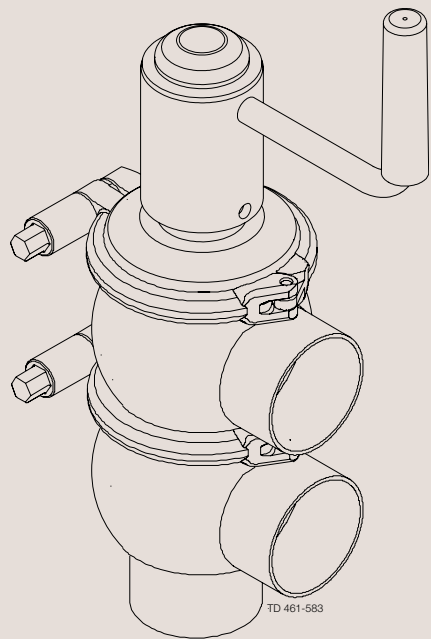

Spare Parts

Unique Single Seat Valve - Manually Operated/Manual Regulating Valve