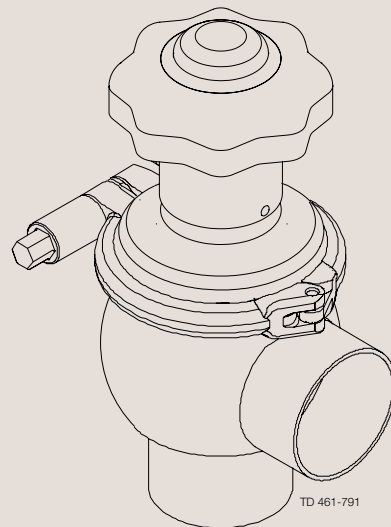

Spare Parts

Unique Single Seat Valve - Manually Operated/Manual Regulating Valve