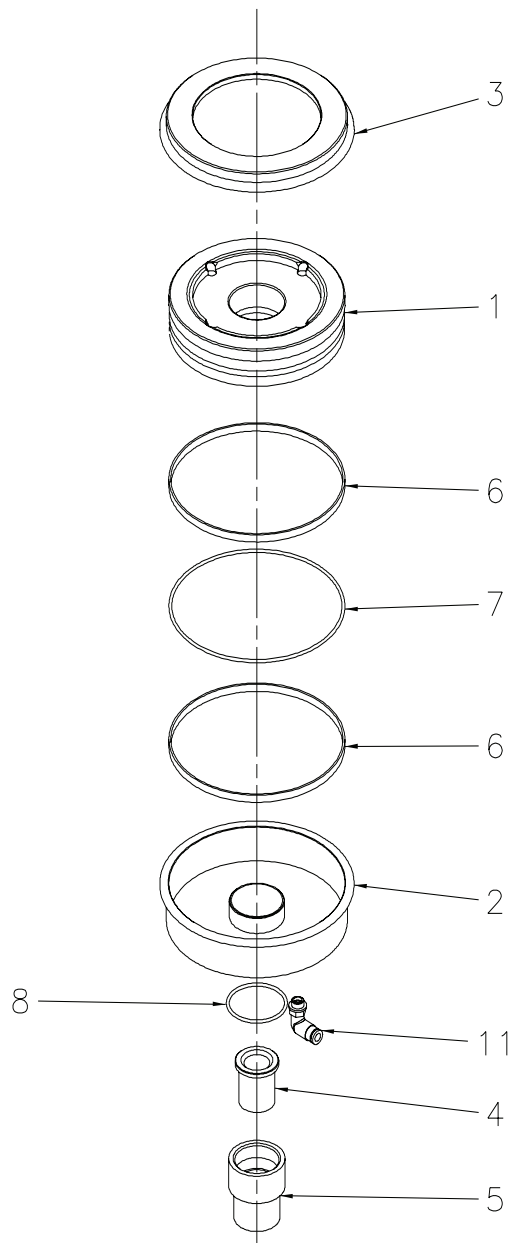

Plug set-up 6

Plug set-up 12

TD 449-306

Pos.	Qty.	Denomination	31357-0746-6
1	1	Hose PTFE with stainless steel weave.....	31357-0745-1
2	1	Welding socket	9611-99-0917

900-324

Pos.	Qty.	Denomination	31357-1005-3
1	1	Welding liner	31357-0743-1
2	1	Nut.....	31357-0744-1

Pos.	Qty.	Denomination	9613-0557-02
2	1	3/8" 10 mm Female PVDF.....	9611-99-2372
3	1	10 mm PVDF hose, 1m.....	9611-99-2607

900-329

Installation kit H

Pos.	Qty.	Denomination	9613-0557-03
1	1	DIN union DN10.....	9611-30-579-1
	1	Nut, DN10.....	9611-30-642-0
	1	Welding liner DIN, DN10.....	9611-30-595-0
	1	Packing NBR, DN10	527346-01
	1	Male part DIN, DN10.....	9611-30-590-0
2	1	12 mm CIP pipe long	31357-1001-4
3	1	12 mm CIP pipe.....	31357-1001-3

Installation kit H2

Pos.	Qty.	Denomination	31357-0746-6
4	1	Hose PTFE with stainless steel.....	31357-0745-1
5	1	Welding socket	9611-99-0917

900-326

TD 449-038

Pos.	Qty.	Denomination	Seat ø53.3	Seat ø81.3	Seat ø100.3	Seat ø115.3
			9613-0505-01	9613-0505-02	9613-0505-08	9613-0505-03
1	1	Lower Part.....				
2	1	Piston.....				
3	1	Upper Part.....				
4	1	O-ring, NBR.....	9611-99-3703	9611-99-3703	9611-99-3349	9611-99-3349
5	1	Clamp.....				
6	1	Wingnut.....				
7	1	Air fitting.....				

TD 449-354

Pos.	Qty.	Denomination	Seat ø53.3	Seat ø81.3	Seat ø100.3	Seat ø115.3
			9613-4260-01	9613-4260-02	9613-4260-03	9613-4260-04
1	1	Piston.....				
2	1	Lower Part.....				
3	1	Upper Part.....				
4	1	Bushing.....				
5	1	Guide.....				
6	2	Guide ring.....	9613-0084-22	9613-0084-22	9613-0084-22	9613-0084-22
7	1	O-ring, NBR.....	9611-99-3349	9611-99-3349	9611-99-3349	9611-99-3349
8	1	O-ring, NBR.....	9611-99-3705	9611-99-3705	9611-99-3705	9611-99-3705
9	1	Clamp.....				
10	1	Wingnut.....				
11	1	Air fitting.....				