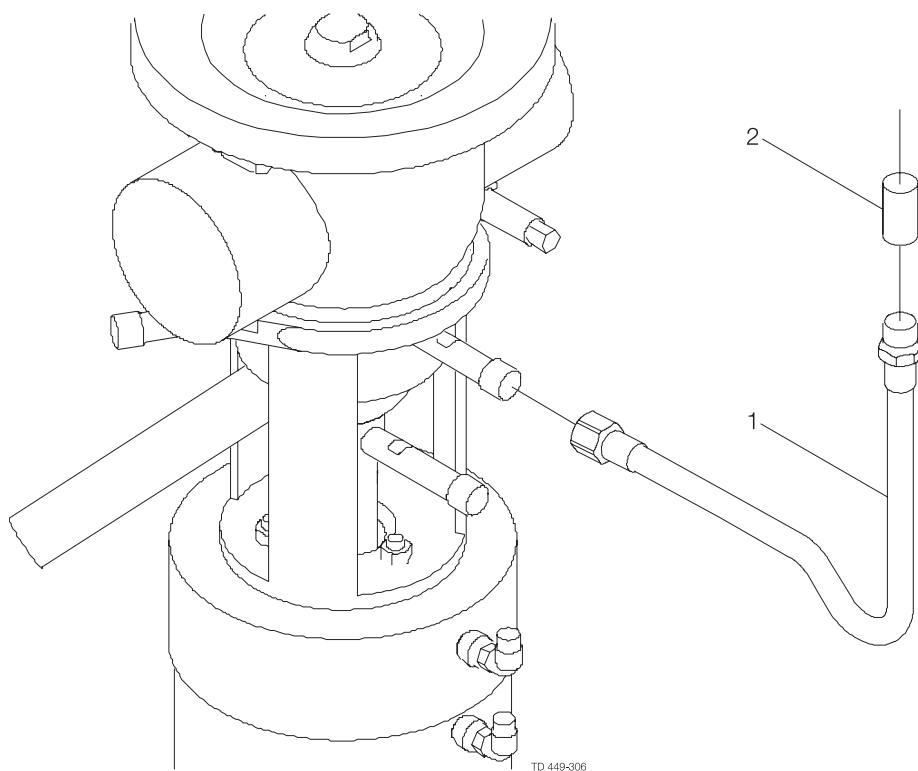

Plug set-up 6

Plug set-up 12

TD 449-306

Pos.	Qty.	Denomination	31357-0746-6
1	1	Hose PTFE with stainless steel weave.....	31357-0745-1
2	1	Welding socket	9611-99-0917

900-324

Pos.	Qty.	Denomination	31357-1005-3
1	1	Welding liner	31357-0743-1
2	1	Nut.....	31357-0744-1