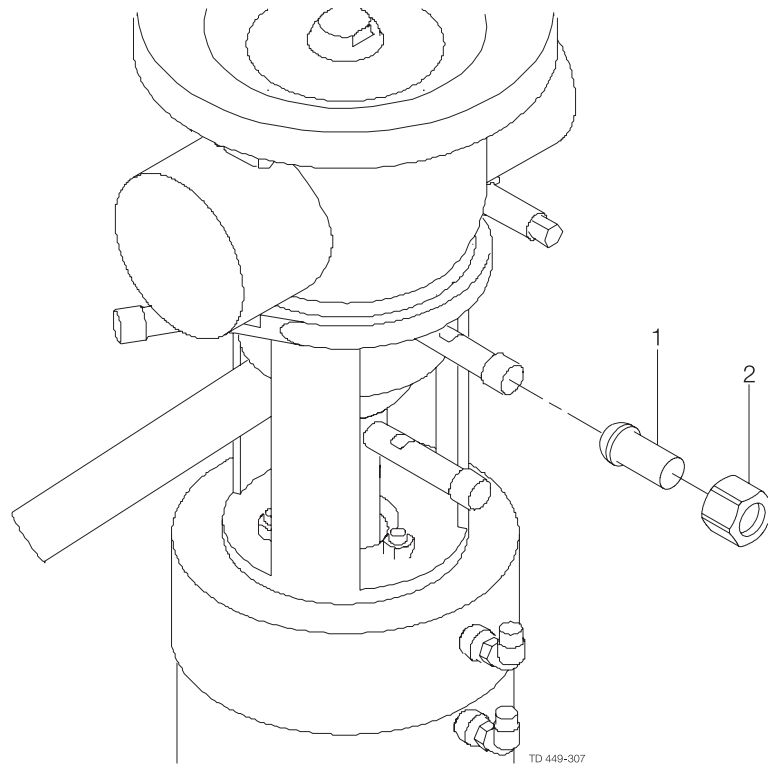

Plug set-up 6

Plug set-up 12

TD 449-306

Pos.	Qty.	Denomination	31357-0746-6
1	1	Hose PTFE with stainless steel weave.....	31357-0745-1
2	1	Welding socket	9611-99-0917

900-324

Pos.	Qty.	Denomination	31357-1005-3
1	1	Welding liner	31357-0743-1
2	1	Nut.....	31357-0744-1