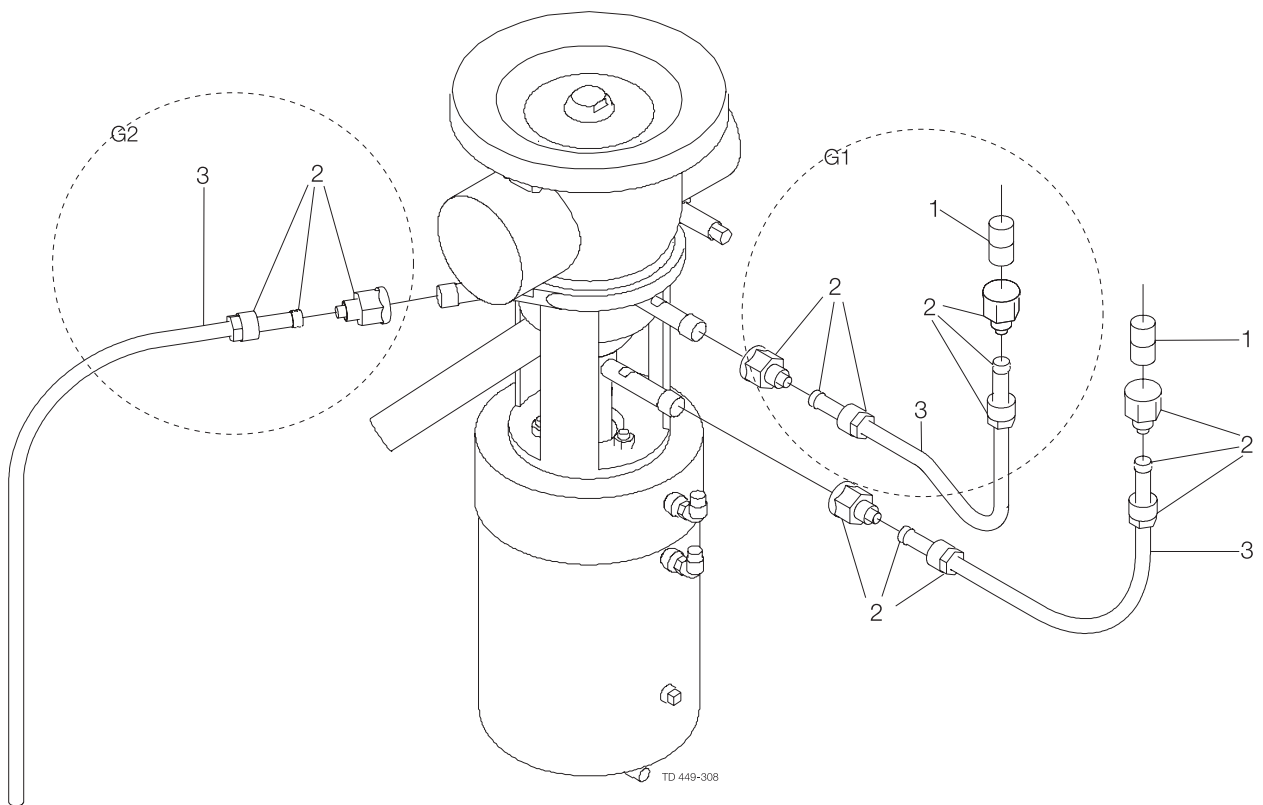

Installation kit G1

Pos.	Qty.	Denomination	9613-0557-01
1	1	Welding male part, AISI 316	31357-0747-1
2	2	3/8" 10 mm Female PVDF.....	9611-99-2372
3	1	10 mm PVDF hose, 1m.....	9611-99-2607

Installation kit G2

Pos.	Qty.	Denomination	9613-0557-02
2	1	3/8" 10 mm Female PVDF.....	9611-99-2372
3	1	10 mm PVDF hose, 1m.....	9611-99-2607

900-329