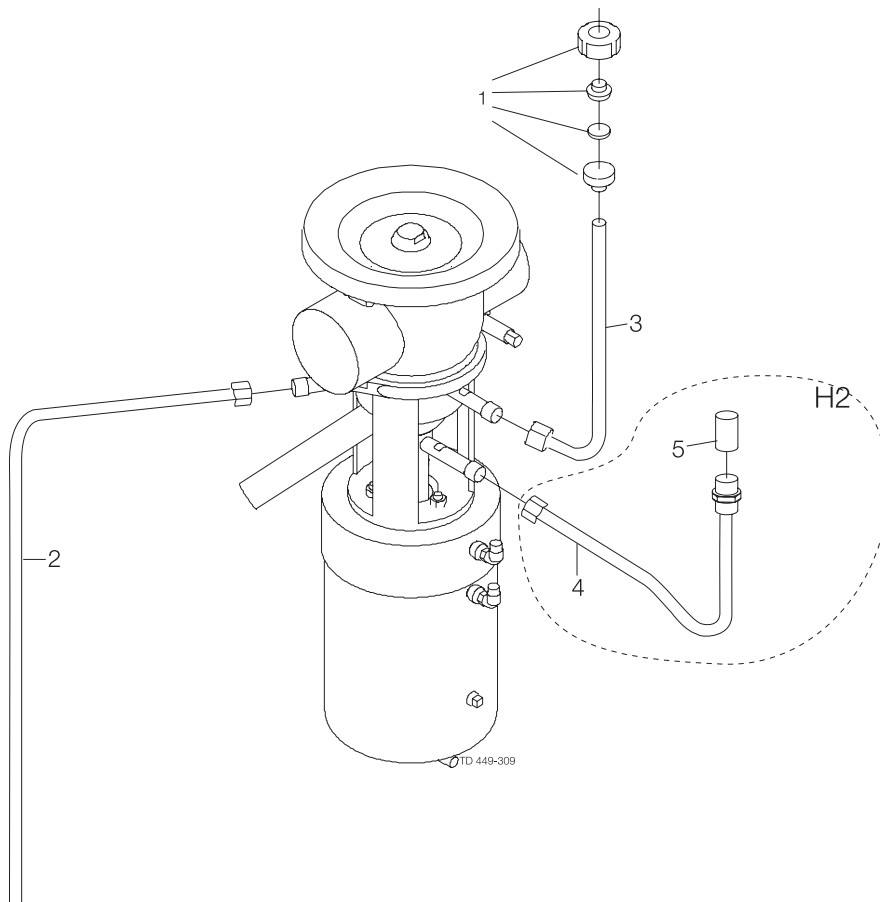

900-325

Installation kit G1

Pos.	Qty.	Denomination	9613-0557-01
1	1	Welding male part, AISI 316	31357-0747-1
2	2	3/8" 10 mm Female PVDF.....	9611-99-2372
3	1	10 mm PVDF hose, 1m.....	9611-99-2607

Installation kit G2

Pos.	Qty.	Denomination	9613-0557-02
2	1	3/8" 10 mm Female PVDF.....	9611-99-2372
3	1	10 mm PVDF hose, 1m.....	9611-99-2607

900-329

Installation kit H

Pos.	Qty.	Denomination	9613-0557-03
1	1	DIN union DN10.....	9611-30-579-1
	1	Nut, DN10.....	9611-30-642-0
	1	Welding liner DIN, DN10.....	9611-30-595-0
	1	Packing NBR, DN10	527346-01
	1	Male part DIN, DN10.....	9611-30-590-0
2	1	12 mm CIP pipe long	31357-1001-4
3	1	12 mm CIP pipe.....	31357-1001-3